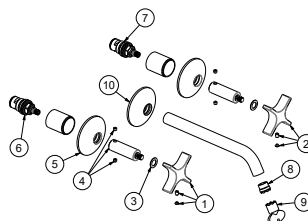

100311366 Gold

CROSS - 3 hole wall mounted basin mixer. Ceramic disc valves. Without pop up waste. "Plus" aerator. Flow rate 5 L/min at 3 bar.

Extension kit

OPTION	SAP	FINISH	DIMENSION
1	100277968	-	25 mm

Spare parts

POS.	SAP	ART.	RRP*
1	100316611	MANETA LIGNAGE CROSS ROJO ORO	-
2	100316586	MANETA LIGNAGE CROSS AZUL ORO	-
3	100257854	JUNTA MANETA BAT. LAV LIGNAGE	-
4	100267050	BASE TUBE LIGNAGE CONC. BASIN MIXER GOLD	-
5	100266998	WALL TRIM LIGNAGE CONC. BASIN MIXER GOLD	-
6	100040151	MONTURA CERAMICA FEIS 10237	-
7	100040152	MONTURA CERAMICA FEIS N10237 SX	-
8	100264264	AERATOR FLOW REGULATOR 5 L/M CONC. SMALL	-
9	100081788	LLAVE AIREADOR ENCASTRADO PEQUEÑO	-
10	100304607	SPOUT BASE 3 HOLE CONC. BM LIGNAGE GOLD	-