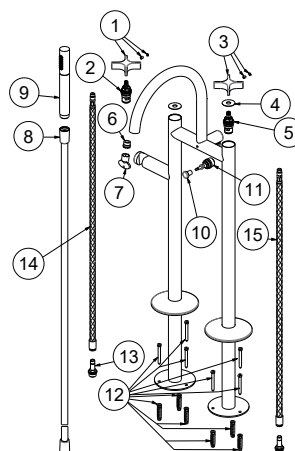

100311367 brushed gold

CROSS - Floor mounted bath shower mixer 3/8" with 150cm shower hose and hand shower. Ceramic disc valves. Automatic diverter. "Plus" aerator. Flow rate for shower: 15,3 l/min. at 3 bar and flow rate bath: 22,1 l/min. at 3 bar. Diameter 110 mm. at base.

Spare parts

POS.	SAP	ART.	RRP*
1	100316596	MANETA LIGNAGE CROSS ROJO ORO CEP	-
2	100040151	MONTURA CERAMICA FEIS 10237	-
3	100316605	MANETA LIGNAGE CROSS AZUL ORO CEP	-
4	100258187	JUNTA MANETA PAV/LLAVE LIGNAGE	-
5	100040152	MONTURA CERAMICA FEIS N10237 SX	-
6	100272352	FLOW BREAKER FOR LIGNAGE FLOORMOUNTED	-
7	100081788	LLAVE AIREADOR ENCASTRADO PEQUEÑO	-
8	100308587	PVC SHOWER HOSE LIGNAGE 150CM BR. GOLD	-
9	100299752	MANETA DUCHA LIGNAGE ORO CEP	-
10	100299713	EMB. INVERSOR LIGNAGE ORO CEP	-
11	100084745	DIVERTER'S INTERNAL PART EXPOSED BATH/SH	-
12	100258213	TORNILLOS FIJACION PAV. LIGNAGE	-
13	100063497	JGO. CONEXIONES LOUNGE PAVIMENTO	-
14	100282252	RED SUPPLY HOSE LIGNAGE FLOORMOUNTED	-
15	100282243	BLUE SUPPLY HOSE LIGNAGE FLOORMOUNTED	-