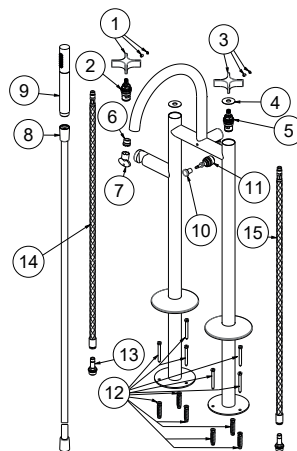

## 100311368 Gold

CROSS - Floor mounted bath shower mixer 3/8" with 150cm shower hose and hand shower. Ceramic disc valves. Automatic diverter. "Plus" aerator. Flow rate for shower: 15,3 l/min. at 3 bar and flow rate bath: 22,1 l/min. at 3 bar. Diameter 110 mm. at base.

## Spare parts

POS.	SAP	ART.	RRP*
1	100316611	MANETA LIGNAGE CROSS ROJO ORO	-
2	100040151	MONTURA CERAMICA FEIS 10237	-
3	100316586	MANETA LIGNAGE CROSS AZUL ORO	-
4	100258187	JUNTA MANETA PAV/LLAVE LIGNAGE	-
5	100040152	MONTURA CERAMICA FEIS N10237 SX	-
6	100272352	FLOW BREAKER FOR LIGNAGE FLOORMOUNTED	-
7	100081788	LLAVE AIREADOR ENCASTRADO PEQUEÑO	-
8	100258222	FLEX. 150CM PVC ANTITORSION ORO	-
9	100258209	MANETA DUCHA LIGNAGE ORO	-
10	100258240	EMB. INVERSOR LIGNAGE ORO	-
11	100084745	DIVERTER'S INTERNAL PART EXPOSED BATH/SH	-
12	100258213	TORNILLOS FIJACION PAV. LIGNAGE	-
13	100063497	JGO. CONEXIONES LOUNGE PAVIMENTO	-
14	100282252	RED SUPPLY HOSE LIGNAGE FLOORMOUNTED	-
15	100282243	BLUE SUPPLY HOSE LIGNAGE FLOORMOUNTED	-