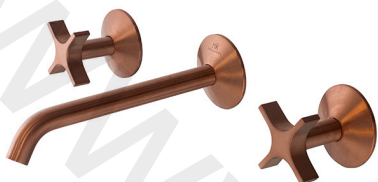

100311390 brushed copper

CROSS - 3 hole wall mounted basin mixer. Ceramic disc valves. Without pop up waste. "Plus" aerator. Flow rate 5 L/min at 3 bar.

Extension kit

OPTION	SAP	FINISH	DIMENSION
1	100277968	-	25 mm

Spare parts

POS.	SAP	ART.	RRP*
1	100316616	MANETA LIGNAGE CROSS ROJO COBRE CEP	-
2	100316603	MANETA LIGNAGE CROSS AZUL COBRE CEP	-
3	100257854	JUNTA MANETA BAT. LAV LIGNAGE	-
4	100296523	TUBO BASE LIGNAGE ENC. LAV. COBRE CEP	-
5	100296534	EMB. PARED LIGNAGE ENC. LAV. COBRE CEP	-
6	100040151	MONTURA CERAMICA FEIS 10237	-
7	100040152	MONTURA CERAMICA FEIS N10237 SX	-
8	100264264	AERATOR FLOW REGULATOR 5 L/M CONC. SMALL	-
9	100081788	LLAVE AIREADOR ENCASTRADO PEQUEÑO	-
10	100304624	SPOUT BASE 3 HOLE BM LIGNAGE BR.COPPER	-