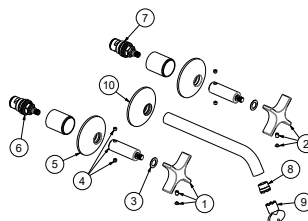

100311390 brushed copper

CROSS - 3 hole wall mounted basin mixer. Ceramic disc valves. Without pop up waste. "Plus" aerator. Flow rate 5 L/min at 3 bar.

Extension kit

OPTION	SAP	FINISH	DIMENSION
1	100277968	-	25 mm

Spare parts

POS.	SAP	ART.	RRP*
1	100316616	MANETA LIGNAGE CROSS ROJO COBRE CEP	-
2	100316603	MANETA LIGNAGE CROSS AZUL COBRE CEP	-
3	100257854	JUNTA MANETA BAT. LAV LIGNAGE	-
4	100296523	TUBO BASE LIGNAGE ENC. LAV. COBRE CEP	-
5	100296534	EMB. PARED LIGNAGE ENC. LAV. COBRE CEP	-
6	100040151	MONTURA CERAMICA FEIS 10237	-
7	100040152	MONTURA CERAMICA FEIS N10237 SX	-
8	100264264	AERATOR FLOW REGULATOR 5 L/M CONC. SMALL	-
9	100081788	LLAVE AIREADOR ENCASTRADO PEQUEÑO	-
10	100304624	SPOUT BASE 3 HOLE BM LIGNAGE BR.COPPER	-