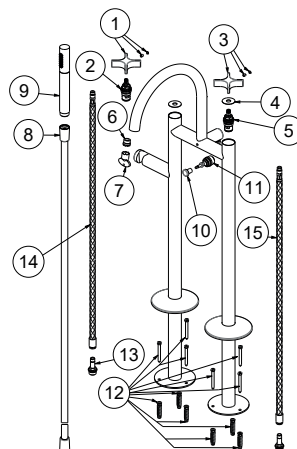

100311394 chrome

CROSS - Floor mounted bath shower mixer 3/8" with 150cm shower hose and hand shower. Ceramic disc valves. Automatic diverter. "Plus" aerator. Flow rate for shower: 15,3 l/min. at 3 bar and flow rate bath: 22,1 l/min. at 3 bar. Diameter 110 mm. at base.

Spare parts

POS.	SAP	ART.	RRP*
1	100316595	MANETA LIGNAGE CROSS ROJO CR	-
2	100040151	MONTURA CERAMICA FEIS 10237	-
3	100316613	MANETA LIGNAGE CROSS AZUL CR	-
4	100258187	JUNTA MANETA PAV/LLAVE LIGNAGE	-
5	100040152	MONTURA CERAMICA FEIS N10237 SX	-
6	100272352	FLOW BREAKER FOR LIGNAGE FLOORMOUNTED	-
7	100081788	LLAVE AIREADOR ENCASTRADO PEQUEÑO	-
8	100137847	150CM SILVER FL SHOW.HOSE PVCTWIST FREE	-
9	100258168	MANETA DUCHA LIGNAGE CR	-
10	100258206	EMB. INVERSOR LIGNAGE CROMO	-
11	100084745	DIVERTER'S INTERNAL PART EXPOSED BATH/SH	-
12	100258213	TORNILLOS FIJACION PAV. LIGNAGE	-
13	100063497	JGO. CONEXIONES LOUNGE PAVIMENTO	-
14	100282252	RED SUPPLY HOSE LIGNAGE FLOORMOUNTED	-
15	100282243	BLUE SUPPLY HOSE LIGNAGE FLOORMOUNTED	-