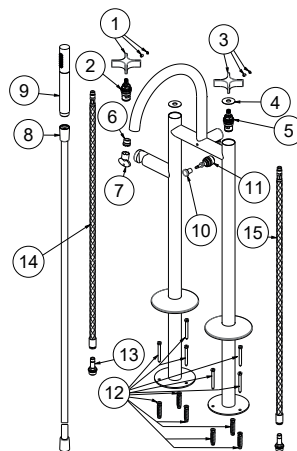

100311400 brushed copper

CROSS - Floor mounted bath shower mixer 3/8" with 150cm shower hose and hand shower. Ceramic disc valves. Automatic diverter. "Plus" aerator. Flow rate for shower: 15,3 l/min. at 3 bar and flow rate bath: 22,1 l/min. at 3 bar. Diameter 110 mm. at base.

**Spare parts**

POS.	SAP	ART.	RRP*
1	100316616	MANETA LIGNAGE CROSS ROJO COBRE CEP	-
2	100040151	MONTURA CERAMICA FEIS 10237	-
3	100316603	MANETA LIGNAGE CROSS AZUL COBRE CEP	-
4	100258187	JUNTA MANETA PAV/LLAVE LIGNAGE	-
5	100040152	MONTURA CERAMICA FEIS N10237 SX	-
6	100272352	FLOW BREAKER FOR LIGNAGE FLOORMOUNTED	-
7	100081788	LLAVE AIREADOR ENCASTRADO PEQUEÑO	-
8	100308601	PVC SHOWER HOSE LIGNAGE 150CM BR. COPP	-
9	100296580	MANETA DUCHA LIGNAGE COBRE CEP	-
10	100296528	EMB. INVERSOR LIGNAGE COBRE CEP	-
11	100084745	DIVERTER`S INTERNAL PART EXPOSED BATH/SH	-
12	100258213	TORNILLOS FIJACION PAV. LIGNAGE	-
13	100063497	JGO. CONEXIONES LOUNGE PAVIMENTO	-
14	100282252	RED SUPPLY HOSE LIGNAGE FLOORMOUNTED	-
15	100282243	BLUE SUPPLY HOSE LIGNAGE FLOORMOUNTED	-