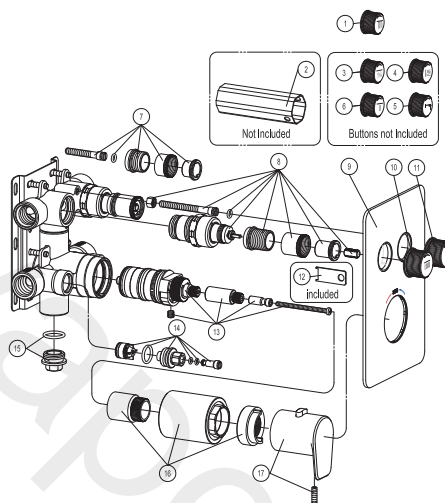

100312719 Matt black

Thermostatic concealed bath/shower mixer with 2 outlets. Thermostatic cartridge. Connections 1/2". Trim kit and Project Line body included. The flow rate at 3 bar is 21 l/min for both outlets. Possibility to combine functions simultaneously. Trims for hand shower and rain buttons installed. It incorporates additionally a cascade trim button interchangeable. It can be combined with 1100271996 and 100284630 opening the additional outlet at the bottom.

Extension kit

OPTION	SAP	FINISH	DIMENSION
1	100276353	BLACK	15 mm

Spare parts

POS.	SAP	ART.	RRP*
1	100313765	REP BOT EMB CASC T&F C/ REG CAUD NEG	-
2	100267533	REP. TOOL FOR INT. MECH T&F	-
3	100313741	REP BOT EMB VAPOR T&F C/ REG CAUD NEG	-
4	100313751	REP BOT EMB JET LAT T&F C/REG CAUD NEG	-
5	100313750	REP BOT EM C/BAÑ T&F C/ REG CAUD NEG	-
6	100313709	R BOT EM CHORR CEN T&F C/REG CAUD NEG	-
7	100313742	REP. REDUCTOR MEC. PULS T&F C/REG CAUD	-
8	100313668	MEC INT T&F EXC TOMA/BARRA C/REG CAUD	-
9	100313739	REP. PLACA T&F 100312719 C/REG CAUD NEG	-
10	100313738	REP BOT EMB DUCHA T&F C/REG CAUD NEG	-
11	100313766	REP BOT EMB TELED T&F C/ REG CAUD NEG	-
12	100313760	REP. LLAVE FIJ T&F C/REG CAUD	-
13	100244139	CARTR T&F100243819,243873,243848	-
14	100281668	FIL+VALV ANT T&F C/FUNCION STOP TERM PL	-
15	100244117	REP TAPON INF PL T&F 100243848	-
16	100275215	REP. EMB CART PL T-F 100271995 NEGRO	-