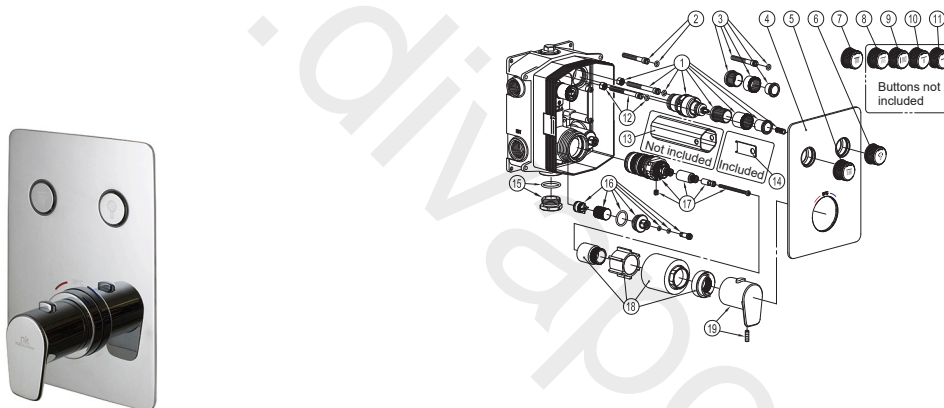

100312737 chrome

Thermostatic concealed bath/shower mixer with 2 outlets. Thermostatic cartridge. Inlet connections 3/4", Outlet connections 1/2". Trim kit and Smart box body included. The flow rate at 3 bar is 20 l/min for both outlets. Possibility to combine functions simultaneously. Trims for hand shower and rain buttons installed. It incorporates additionally a cascade trim button interchangeable. It can be combined with 100243874, 100243838, 100284604 and 100243839 opening the additional outlet at the bottom

Extension kit

OPTION	SAP	FINISH	DIMENSION
1	100258276	CHROME	15 mm

Spare parts

POS.	SAP	ART.	RRP*
1	100313668	MEC INT T&F EXC TOMA/BARRA C/REG CAUD	-
2	100286104	REP. STANDARD SCREW T&F	-
3	100313742	REP. REDUCTOR MEC. PULS T&F C/REG CAUD	-
4	100313769	REP. PLACA T&F 100312737 C/REG CAUD CR	-
5	100313767	REP BOTON EMB DUCHA T&F C/ REG CAUD CR	-
6	100313748	REP. BOTON EMB TELED T&F C/ REG CAUD CR	-
7	100313749	REP. BOTON EMB CASC T&F C/ REG CAUD CR	-
8	100313768	REP. BOTON EMB VAPOR T&F C/ REG CAUD CR	-
9	100313747	REP. BOTON EM JET LAT T&F C/ REG CAUD CR	-
10	100313770	R BOT EM CHORRO CEN T&F C/ REG CAUD CR	-
11	100313763	REP BOT EM CAÑO BAÑ T&F C/ REG CAUD CR	-
12	100286125	REP. LONG SCREW T&F	-
13	100267533	REP. TOOL FOR INT. MECH T&F	-
14	100313760	REP. LLAVE FIJ T&F C/REG CAUD	-
15	100244144	REP. TRIM CART PL PL T&F 100243848	-
16	100278745	FIL+VALV ANT T&F C/ FUNCION STOP TERM SB	-

17	100244139	CARTR T&F100243819,243873,243848	-
18	100244148	TRIM CART SB T&F 100243819,100243873	-
19	100244170	REP. HANDLE T&F100243819,243873,243848	-

www.divapor.com