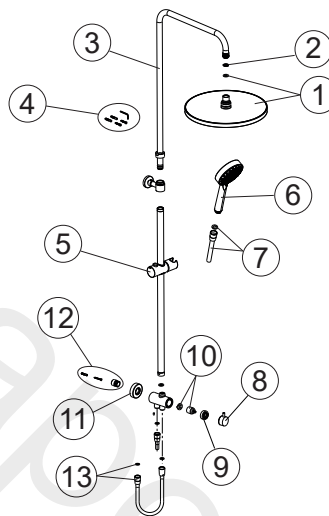

100312766 chrome

Shower column with 2 ways diverter, round shower head, telescopic slide rail with slider hand shower bracket and "JOY S" hand shower. The flow rate at 3 bar of the hand shower is 9 l/min and of the shower head 9 l/min. Mixer not included. It is necessary to have installed a concealed or wall mounted mixer at least with one way.

Spare parts

POS.	SAP	ART.	RRP*
1	100267657	SHOWER HEAD TEC ROUND COLUMN CHR	-
2	100072961	LIMITADOR 9L/MIN DUCHA	-
3	250036759	TUBO SUPERIOR ICON	-
4	100267689	KIT FIJACION SOPOR. TUBO COLUM.TEC ROUND	-
5	250036755	SOPORTE DESLIZANTE ICON	-
6	100305831	JOY S HAND SHOWER IN CHROME	-
7	100137846	FLEXIBLE 150 CMS DOBLE GRAP. ANTITOR. CR	-
8	100319238	MANETA COLUMNA TEC ROUND INV. 2 SAL CR	-
9	100319218	TUERCA CART.INVER.COL.TEC ROUND 2 SAL CR	-
10	100319216	CART. INVERSOR COLUMNA TEC ROUND 2 SAL	-
11	100319217	EMB.PARED COLUM TEC ROUND INV.2 SAL CR	-
12	100319219	FIJACION COLUMNA TEC ROUND INV. 2 SAL	-
13	100319224	FLEXIBLE DUCHA DOBLE GRAPADO 90CMS CR	-