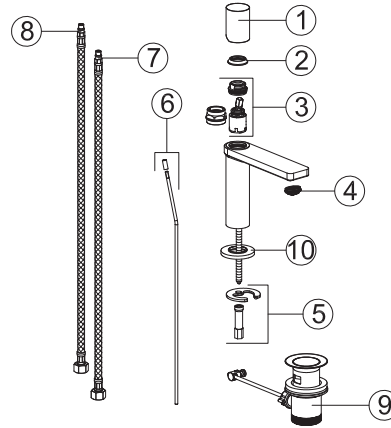

100312771 chrome_almond

Single lever basin mixer 3/8". Ø25 mm.ceramic cartridge. Connection 3/8". Length of hoses 462 mm. With pop-up waste set 1 1/4". "Plus" aerator. Cold-water opening. Flow rate 4,27 l/min. at 3 bar.

Spare parts

POS.	SAP	ART.	RRP*
1	100312773	MANETA FORMA LAV.BID.C.A.BEIGE	-
2	100153397	FORMA FIXING KIT CARTR BASIN-BIDET-H.S.	-
3	100233640	CARTRIDGE AND NUT FORMA BASIN MIXER	-
4	100153386	FORMA AERATOR M24X1 BASIN-H.S.	-
5	100153384	FORMA FIXING KIT BASIN-BIDET-HIGH SPOUT	-
6	100153411	FORMA VERTICAL ROD BASIN-BIDET-H.S	-
7	100153408	FORMA FLEXIBLE HOSE COLD BASIN-BIDET	-
8	100153385	FORMA FLEXIBLE HOSE HOT BASIN-BIDET	-
9	100153410	FORMA POP UP WASTE BASIN-BIDET CR	-
10	100186341	BASE FOR FORMA BASIN/BIDET MIXER CHROME	-