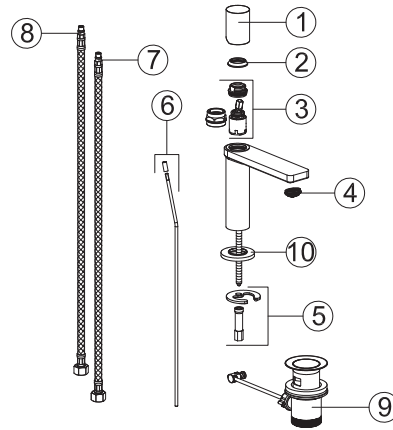

100312772 chrome_merlot

Single lever basin mixer 3/8". Ø25 mm.ceramic cartridge. Connection 3/8". Length of hoses 462 mm. With pop-up waste set 1 1/4". "Plus" aerator. Cold-water opening. Flow rate 4,27 l/min. at 3 bar.

Spare parts

POS.	SAP	ART.	RRP*
1	100312786	MANETA FORMA LAV.BID.C.A.ROJO	-
2	100153397	FORMA FIXING KIT CARTR BASIN-BIDET-H.S.	-
3	100233640	CARTRIDGE AND NUT FORMA BASIN MIXER	-
4	100153386	FORMA AERATOR M24X1 BASIN-H.S.	-
5	100153384	FORMA FIXING KIT BASIN-BIDET-HIGH SPOUT	-
6	100153411	FORMA VERTICAL ROD BASIN-BIDET-H.S	-
7	100153408	FORMA FLEXIBLE HOSE COLD BASIN-BIDET	-
8	100153385	FORMA FLEXIBLE HOSE HOT BASIN-BIDET	-
9	100153410	FORMA POP UP WASTE BASIN-BIDET CR	-
10	100186341	BASE FOR FORMA BASIN/BIDET MIXER CHROME	-