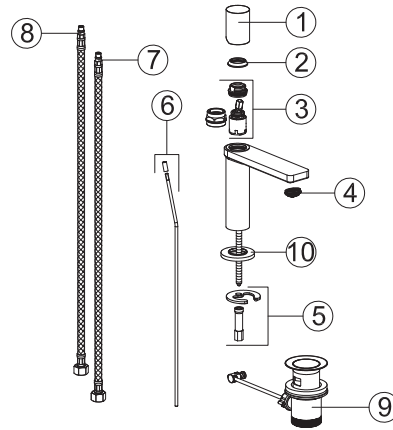

100312790 chrome_forest

Single lever basin mixer 3/8". Ø25 mm.ceramic cartridge. Connection 3/8". Length of hoses 462 mm. With pop-up waste set 1 1/4". "Plus" aerator. Cold-water opening. Flow rate 4,27 l/min. at 3 bar.

Spare parts

POS.	SAP	ART.	RRP*
1	100312787	MANETA FORMA LAV.BID.C.A.VERDE	-
2	100153397	FORMA FIXING KIT CARTR BASIN-BIDET-H.S.	-
3	100233640	CARTRIDGE AND NUT FORMA BASIN MIXER	-
4	100153386	FORMA AERATOR M24X1 BASIN-H.S.	-
5	100153384	FORMA FIXING KIT BASIN-BIDET-HIGH SPOUT	-
6	100153411	FORMA VERTICAL ROD BASIN-BIDET-H.S	-
7	100153408	FORMA FLEXIBLE HOSE COLD BASIN-BIDET	-
8	100153385	FORMA FLEXIBLE HOSE HOT BASIN-BIDET	-
9	100153410	FORMA POP UP WASTE BASIN-BIDET CR	-
10	100186341	BASE FOR FORMA BASIN/BIDET MIXER CHROME	-