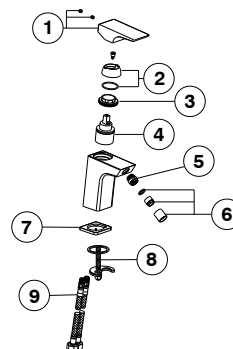

## 100313187 Matt black

Single lever bidet mixer 3/8". Ø35 mm ceramic cartridge. Length of hoses 370 mm. Without pop-up waste set 1 1/4". "Plus" aerator. Cold-water opening. Flow rate 5 l/min. at 3 bar

### Spare parts

POS.	SAP	ART.	RRP*
1	100318408	MAN MONM ACRO COMPACT LAV/BID NEGRO	-
2	100318432	EMB CART ACRO COMPACT LAV/BID NEGRO	-
3	100318417	TUER CART MONM ACRO COMPACT LAV/BID	-
4	100318415	CART 35MM APERT. FRIO ACRO COMPACT LAV	-
5	100318436	ROTULA MONM ACRO COMPACT BID NEGRO	-
6	100318398	AERATOR AND HOUSING ACRO COMPACT BIDET	-
7	100318389	BASE MONM.ACRO COMPACT LAV/BID NEGRO	-
8	100318437	FIJACIONES MONM. ACRO COMPACT LAV/BID	-
9	100318434	JGO LATIGUIL MONM. ACRO COMPACT LAV	-