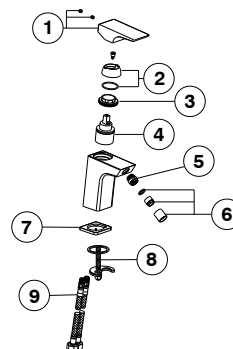

## 100313212 chrome

Single lever bidet mixer 3/8". Ø35 mm ceramic cartridge. Length of hoses 370 mm. Without pop-up waste set 1 1/4". "Plus" aerator. Cold-water opening. Flow rate 5 l/min. at 3 bar

### Spare parts

POS.	SAP	ART.	RRP*
1	100318416	MANETA MONM ACRO COMPACT LAV/BID CR	-
2	100318435	EMB CARTUCHO ACRO COMPACT LAV/BID CR	-
3	100318417	TUER CART MONM ACRO COMPACT LAV/BID	-
4	100318415	CART 35MM APERT. FRIO ACRO COMPACT LAV	-
5	100318409	ROTULA MONM ACRO COMPACT BID CR	-
6	100318410	AIREADOR + CASQ ACRO COMPACT BIDE CR	-
7	100318429	BASE MONM. ACRO COMPACT LAV/BID CR	-
8	100318437	FIJACIONES MONM. ACRO COMPACT LAV/BID	-
9	100318434	JGO LATIGUIL MONM. ACRO COMPACT LAV	-