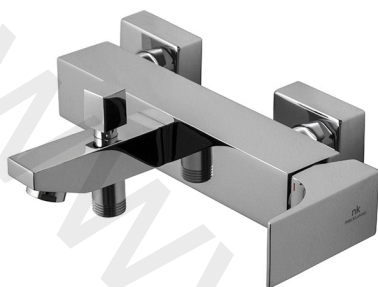

100313213 chrome

Wall mounted exposed bath shower mixer 1/2". Ø35 mm ceramic cartridge. Semi-automatic diverter and "plus" aerator. Centre distance 150 +/- 15 mm.

Spare parts

POS.	SAP	ART.	RRP*
1	100318414	MANETA ACRO COMPACT EXT. D Y B/D CR	-
2	100318423	EMB TUERCA ACRO COMPACT EXT D Y B/D CR	-
3	100318405	TUERCA CART. ACRO COMPACT EXT. D Y B/D	-
4	100318421	CART.35MM MON ACRO COMPACT EXT.D Y B/D	-
5	100318425	EMB+EXCENTRICA MONM ACRO COMPACT CR	-
6	100318402	EMB. INVERSOR ACRO COMPACT EXT. B/D CR	-
7	100318404	DIVERTER ACRO COMPACT WALLM. MIXER CHR	-
8	100318420	AIREAD+CASQ ACRO COMPACT EXT. B/D CR	-