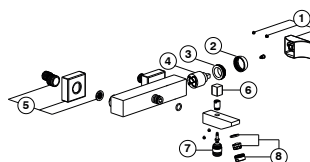

100313213 chrome

Wall mounted exposed bath shower mixer 1/2". Ø35 mm ceramic cartridge. Semi-automatic diverter and "plus" aerator. Centre distance 150 +/- 15 mm.

Spare parts

POS.	SAP	ART.	RRP*
1	100318414	MANETA ACRO COMPACT EXT. D Y B/D CR	-
2	100318423	EMB TUERCA ACRO COMPACT EXT D Y B/D CR	-
3	100318405	TUERCA CART. ACRO COMPACT EXT. D Y B/D	-
4	100318421	CART.35MM MON ACRO COMPACT EXT.D Y B/D	-
5	100318425	EMB+EXCENTRICA MONM ACRO COMPACT CR	-
6	100318402	EMB. INVERSOR ACRO COMPACT EXT. B/D CR	-
7	100318404	DIVERTER ACRO COMPACT WALLM. MIXER CHR	-
8	100318420	AIREAD+CASQ ACRO COMPACT EXT. B/D CR	-