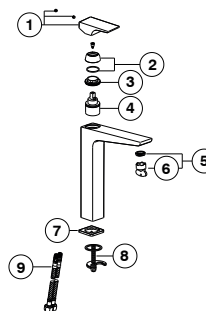

100313238 chrome

High spout single lever basin mixer 3/8". Ø35 mm ceramic cartridge. Length of hoses 400 mm. Without pop-up waste set 1 1/4". "Plus" aerator. Cold-water opening. Flow rate 5 l/min. at 3 bar

Spare parts

POS.	SAP	ART.	RRP*
1	100318416	MANETA MONM ACRO COMPACT LAV/BID CR	-
2	100318435	EMB CARTUCHO ACRO COMPACT LAV/BID CR	-
3	100318417	TUER CART MONM ACRO COMPACT LAV/BID	-
4	100318415	CART 35MM APERT. FRIO ACRO COMPACT LAV	-
5	100150413	FLOW REGULATOR 5 L/M # 1.5 GPM SLIM AIR	-
6	100087641	LLAVE AIREADOR ENCASTRADO INTERM. JR	-
7	100318429	BASE MONM. ACRO COMPACT LAV/BID CR	-
8	100318437	FIJACIONES MONM. ACRO COMPACT LAV/BID	-
9	100318413	JGO. LATIGUILLOS ACRO COMPACT LAV C/ALT	-