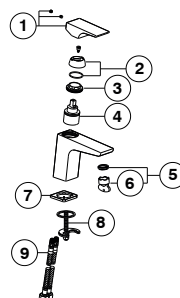

100313242 chrome

Single lever basin mixer 3/8". Ø35 mm ceramic cartridge. Length of hoses 370 mm. Without pop-up waste set 1 1/4". "Plus" aerator. Cold-water opening. Flow rate 5 l/min. at 3 bar

Spare parts

POS.	SAP	ART.	RRP*
1	100318416	MANETA MONM ACRO COMPACT LAV/BID CR	-
2	100318435	EMB CARTUCHO ACRO COMPACT LAV/BID CR	-
3	100318417	TUER CART MONM ACRO COMPACT LAV/BID	-
4	100318415	CART 35MM APERT. FRIO ACRO COMPACT LAV	-
5	100150413	FLOW REGULATOR 5 L/M # 1.5 GPM SLIM AIR	-
6	100087641	LLAVE AIREADOR ENCASTRADO INTERM. JR	-
7	100318429	BASE MONM. ACRO COMPACT LAV/BID CR	-
8	100318437	FIJACIONES MONM. ACRO COMPACT LAV/BID	-
9	100318434	JGO LATIGUIL MONM. ACRO COMPACT LAV	-