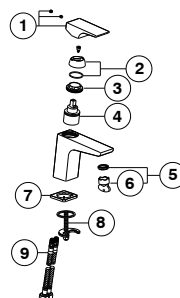

100313243 Matt black

Single lever basin mixer 3/8". Ø35 mm ceramic cartridge. Length of hoses 370 mm. Without pop-up waste set 1 1/4". "Plus" aerator. Cold-water opening. Flow rate 5 l/min. at 3 bar

Spare parts

POS.	SAP	ART.	RRP*
1	100318408	MAN MONM ACRO COMPACT LAV/BID NEGRO	-
2	100318432	EMB CART ACRO COMPACT LAV/BID NEGRO	-
3	100318417	TUER CART MONM ACRO COMPACT LAV/BID	-
4	100318415	CART 35MM APERT. FRIO ACRO COMPACT LAV	-
5	100150413	FLOW REGULATOR 5 L/M # 1.5 GPM SLIM AIR	-
6	100087641	LLAVE AIREADOR ENCASTRADO INTERM. JR	-
7	100318389	BASE MONM.ACRO COMPACT LAV/BID NEGRO	-
8	100318437	FIJACIONES MONM. ACRO COMPACT LAV/BID	-
9	100318434	JGO LATIGUIL MONM. ACRO COMPACT LAV	-