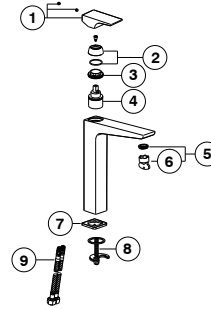

100313251 Matt black

High spout single lever basin mixer 3/8". Ø35 mm ceramic cartridge. Length of hoses 400 mm. Without pop-up waste set 1 1/4". "Plus" aerator. Cold-water opening. Flow rate 5 l/min. at 3 bar

Spare parts

POS.	SAP	ART.	RRP*
1	100318408	MAN MONM ACRO COMPACT LAV/BID NEGRO	-
2	100318432	EMB CART ACRO COMPACT LAV/BID NEGRO	-
3	100318417	TUER CART MONM ACRO COMPACT LAV/BID	-
4	100318415	CART 35MM APERT. FRIO ACRO COMPACT LAV	-
5	100150413	FLOW REGULATOR 5 L/M # 1.5 GPM SLIM AIR	-
6	100087641	LLAVE AIREADOR ENCASTRADO INTERM. JR	-
7	100318389	BASE MONM.ACRO COMPACT LAV/BID NEGRO	-
8	100318437	FIJACIONES MONM. ACRO COMPACT LAV/BID	-
9	100318413	JGO. LATIGUILLOS ACRO COMPACT LAV C/ALT	-