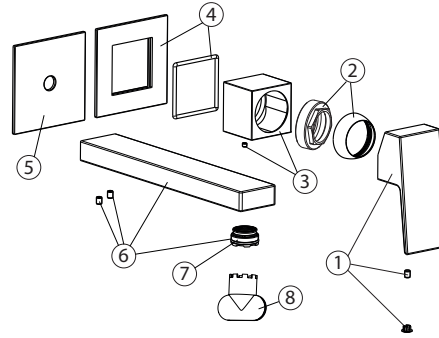

100318258 brushed copper

Single lever basin mixer trim kit. . Ø35 mm ceramic cartridge. Without pop up waste. Flow rate 5 L/min at 3 bar. Possibility of vertical and horizontal installation.

Spare parts

POS.	SAP	ART.	RRP*
1	100319832	MANETA SQUARE ENCASTRE COB CEP 2 PLAC	-
2	100289406	TUERCA Y EMB. PROJECT LINE ENC. COB CEP	-
3	100298192	CUBRE CART SQUARE ENC. LAV. COB CEP	-
4	100319777	PLA EMB CART SQUARE LAV 2 PLAC COB CEP	-
5	100319793	PLA EMB CAÑ'O SQUARE LAV 2 PLAC COB CEP	-
6	100319830	CAÑ'O SQUARE ENC.LAV. 2 PLAC COB CEP	-
7	100151822	5L/MIN CONC. AERATOR TJ	-
8	100081787	LLAVE AIREADOR ENCASTRADO INTERMEDIO	-