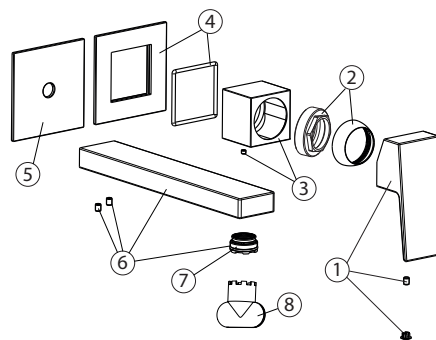

## 100318259 Matt black

Single lever basin mixer trim kit. . Ø35 mm ceramic cartridge. Without pop up waste. Flow rate 5 L/min at 3 bar.

### Spare parts

POS.	SAP	ART.	RRP*
1	100270390	REP. SQUARE HANDLE SH EXT PART BLACK	-
2	100148124	NUT + TRIM PROJECT LINE BLACK	-
3	100270348	CARTRIDGE TRIM SQUARE SH EXT PARTS BLACK	-
4	100319811	PLA EMB CART MON SQUARE LAV 2 PLAC NEG	-
5	100319797	PLA EMB CAÑ'O MON SQUART LAV 2 PLA NEG	-
6	100219070	URB,NKLOG,ACR SPOUT BUILT BAS MIX BLACK	-
7	100151822	5L/MIN CONC. AERATOR TJ	-
8	100081787	LLAVE AIREADOR ENCASTRADO INTERMEDIO	-