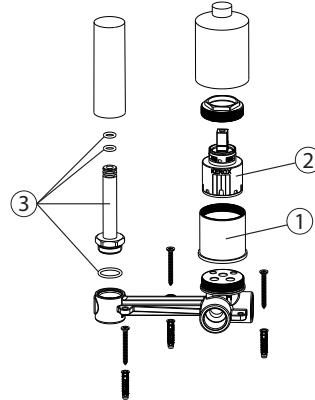

100318265

Internal part for wall basin mixer with Ø35 mm ceramic cartridge. 1/2" connectors.

Extension kit

OPTION	SAP	FINISH	DIMENSION
1	100326658	-	25 mm