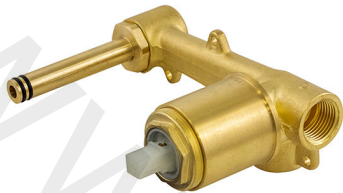

100318265

Internal part for wall basin mixer with Ø35 mm ceramic cartridge. 1/2" connectors.

Extension kit

OPTION	SAP	FINISH	DIMENSION
1	100326658	-	25 mm