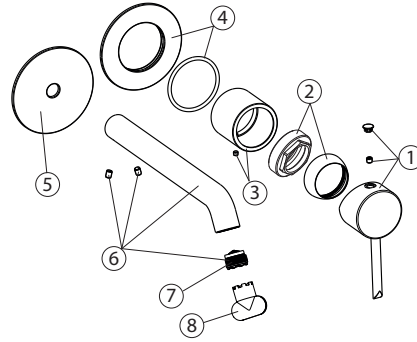

## 100318278 Gold

Single lever basin mixer trim kit. . Ø35 mm ceramic cartridge. Without pop up waste. Flow rate 5 L/min at 3 bar.

### Spare parts

POS.	SAP	ART.	RRP*
1	100319784	MANETA ROUND ENCASTRE ORO 2 PLAC	-
2	100270375	TUER TRIM NUT PROJECT LINE CONC IN GOLD	-
3	100270403	CARTRIDGE TRIM IN GOLD	-
4	100319755	PLA EMB CART MON ROUND LAV 2 PLAC ORO	-
5	100319769	PLA EMB CAÑ'O MON ROUND LAV 2 PLAC ORO	-
6	100270381	ROUND SPOUT WALL MOUNTED BASIN MIX GOLD	-
7	100151822	5L/MIN CONC. AERATOR TJ	-
8	100081787	LLAVE AIREADOR ENCASTRADO INTERMEDIO	-