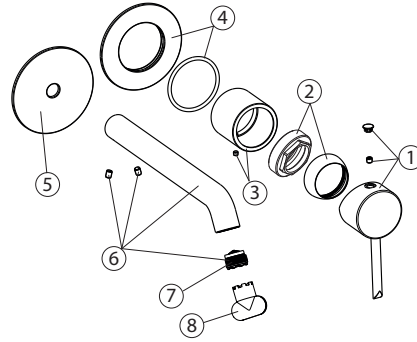

## 100318372 Matt black

Single lever basin mixer trim kit. . Ø35 mm ceramic cartridge. Without pop up waste. Flow rate 5 L/min at 3 bar.

### Spare parts

POS.	SAP	ART.	RRP*
1	100212025	HANDLE ROUND CONC. MIXER BLACK	-
2	100148124	NUT + TRIM PROJECT LINE BLACK	-
3	100148125	ROUND CARTRIDGE COVER PROJECT LINE BLACK	-
4	100319804	PLA EMB CART MON ROUND LAV 2 PLAC NEG	-
5	100319780	PLA EMB CAÑ'O MON ROUND LAV 2 PLAC NEG	-
6	100213247	ROUND SPOUT BUILT BAS MIX BLACK	-
7	100151822	5L/MIN CONC. AERATOR TJ	-
8	100081787	LLAVE AIREADOR ENCASTRADO INTERMEDIO	-