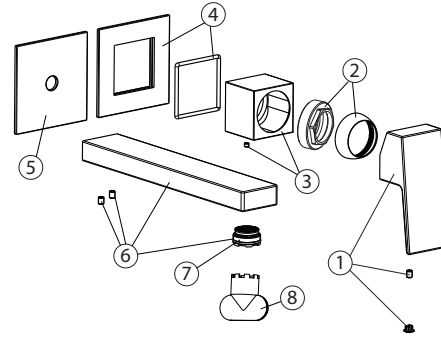

## 100318380 chrome

Single lever basin mixer trim kit. . Ø35 mm ceramic cartridge. Without pop up waste. Flow rate 5 L/min at 3 bar.

### Spare parts

POS.	SAP	ART.	RRP*
1	100270308	REP. SQUARE HANDLE SH CONC EXT PARTS CHR	-
2	100108411	NUT + TRIM PROJECT LINE CHROME	-
3	100190025	ACRO N, NK OGIC CARTR COV BUILT BAS MIX	-
4	100319792	PLA EMB CART MON SQUARE LAV 2 PLAC CR	-
5	100319791	PLA EMB CAÑ'O MON SQUARE LAV 2 PLAC CR	-
6	100190018	URBAN,NKLOGIC,ACRO N SPOUT BUILT BAS MIX	-
7	100151822	5L/MIN CONC. AERATOR TJ	-
8	100081787	LLAVE AIREADOR ENCASTRADO INTERMEDIO	-