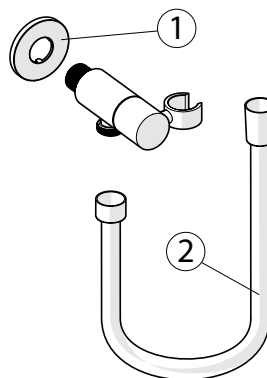

100319737 Matt black

Single lever for sanitary shower with one water inlet. Wall bracket with outlet elbow and hose included. Flow rate 13,5 l/min. at 3 bar.

Spare parts

POS.	SAP	ART.	RRP*
1	100319735	EMB. PARED SET DUCH 1 AG NEGRO	-
2	100267635	REP. HOSE SAN SHOW W/MIX PR. LINE BLACK	-