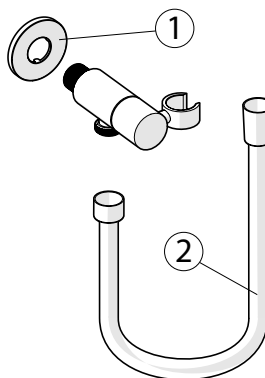

100319745 chrome

Single lever for sanitary shower with one water inlet. Wall bracket with outlet elbow and hose included. Flow rate 13,5 l/min. at 3 bar.

Spare parts

POS.	SAP	ART.	RRP*
1	100319733	EMB. PARED SET DUCH 1 AG CROMO	-
2	100241914	REP. HOSE SANIT SHOW W/MIXER PR. LINE	-