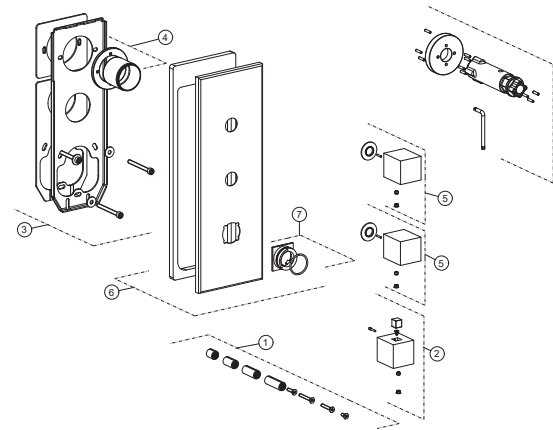

100320415 brushed copper

Trim kit for the thermostatic valve 4 ways. Thermostatic rough-in valve 4 ways code 100282727 required

Spare parts

POS.	SAP	ART.	RRP*
1	100286146	FIXING NUT TEMP. HANDLE OXO THERM	-
2	100326668	MANETA TEMP. TERM. OXO COBRE CEP.	-
3	100286192	FIXING KIT FOR WAL TRIM OXO THERM 2 WAYS	-
4	100286195	WALL TRIM FIXING NUT OXO THERM	-
5	100326675	MANETA CAUDAL TERM. OXO. COBRE CEP.	-
6	100286190	TOOL FOR FIXING PLATE OXO THERM	-
7	100326652	PLACA PARED TERM. OXO. 4 SAL. COBRE CEP.	-
8	100286161	TEMPERATURE RING OXO THERM.	-