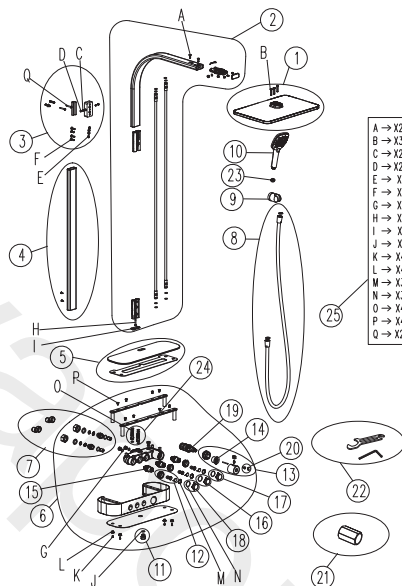

## 100322787 Matt black

T&F PREMIUM - Thermostatic shower column with built-in wax thermoelement, glass shelf, shower head with water fall, hand shower bracket and multifunction hand shower. Connections of 1/2 "and a distance of 150 mm between them. It includes a non-return valve and safety stop at 38°. The flow rate at 3 bar of the hand shower is 6,2 l/min and of the shower head 15,09 l/min.

### Spare parts

POS.	SAP	ART.	RRP*
1	100326714	SHOWER HEAD T/F PREMIUM BLACK	-
2	100326705	UPPER TUBE T/F PREMIUM SHOW COL BLACK	-
3	100326730	T/F PREMIUM S COL WALL BRACKET BLACK	-
4	100326716	T/F PREMIUM S. COL STRAIGHT TUBE BLACK	-
5	100326733	T/F PREMIUM S. COLUMN BLACK GLASS PANEL	-
6	100326694	T/F PREMIUM S. COLUMN THERMOS TAP BLACK	-
7	100299691	SET CONEXI EXCENTRICA G1/2 COLUMNA T/F	-
8	100299667	FLEXPVC COLUMNA T/F NEGRO MATE	-
9	100326721	SOPORTE FIJO TELEDUCHA T/F PREMIUM NGR	-
10	100299784	TELEDUCHA COLUMNA T/F SQUARE NEGRO MATE	-
11	100299701	CONEXION FLEX COLUMNA T/F NEGRO MATE	-
12	100299820	CONTROL INVERSOR COLUMNA T/F	-
13	100299686	CONTROL TERM COLUMNA T/F NEGRO MATE	-
14	100308573	T/F SHOW COLUMN THER CONT RING BL MATT	-
15	100299714	CARTUCHO INVERSOR COLUMNA T/F	-
16	100299665	BOTON INV ROCIADOR T/F NEGRO MATE	-
17	100299687	BOTON INV TELEDUCHA T/F NEGRO MATE	-
18	100326695	BOT INVERSOR CASCADA T/F PREMIUM NGR	-
19	100299763	CARTUCHO TERMOSTATICO COLUMNA T/F	-
20	100299674	FIJ CONTROL TERMOST T/F NEGRO MATE	-

21	250038290	LLAVE CARTUCHO TERM SMART	-
22	100299672	SET DE INSTALACION COLUMNA T/F	-
23	250036632	LIMITADOR CAUDAL DUCHA FIJA SMART	-
24	100326722	T/F PREMIUM SC OTLET CONNECTION	-
25	100326698	T/F PREMIUM S.C. SCREW JOINTS SET BLACK	-