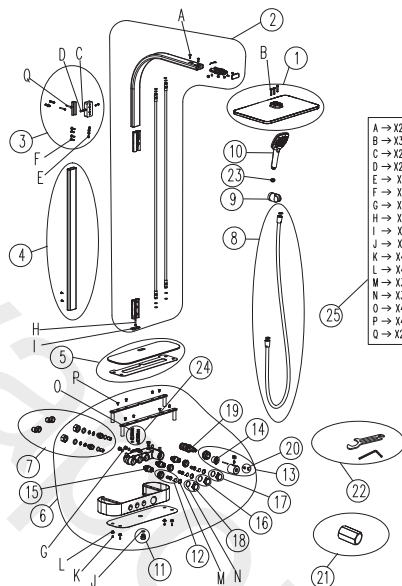

100322798 chrome

T&F PREMIUM - Thermostatic shower column with built-in wax thermoelement, glass shelf, shower head with water fall, hand shower bracket and multifunction hand shower. Connections of 1/2 "and a distance of 150 mm between them. It includes a non-return valve and safety stop at 38°. The flow rate at 3 bar of the hand shower is 6,2 l/min and of the shower head 15,09 l/min.

Spare parts

POS.	SAP	ART.	RRP*
1	100326700	SHOWER HEAD T/F PREMIUM CHR	-
2	100326692	UPPER TUBE T/F PREMIUM SHOWER COLUMN CR	-
3	100326711	T/F PREMIUM SH COLUMN WALL BRACKET CR	-
4	100326712	T/F PREMIUM SHOWER COL STRAIGHT TUBE CR	-
5	100326713	T/F PREMIUM S. COLUMN WHITE GLASS PANEL	-
6	100326697	T/F PREMIUM S. COLUMN THERMOS TAP CR	-
7	100299691	SET CONEXI EXCENTRICA G1/2 COLUMNA T/F	-
8	100299681	FLEXIBLE PVC COLUMNA T/F CROMO	-
9	100326710	FIXED HANDSHO W. BRACKED T/F PREM CR	-
10	100299627	SQUARE T/F 3/F HAND SH COLUMN CHROME	-
11	100299787	CONEXI FLEXIBLE COLUMNA T/F ROUND CR	-
12	100299820	CONTROL INVERSOR COLUMNA T/F	-
13	100299778	CONTROL TERM COLUMNA T/F CR	-
14	100299625	ANILLO CONTROL TERMOST COLUMNA T/F	-
15	100299714	CARTUCHO INVERSOR COLUMNA T/F	-
16	100299684	BOTON INVERSOR ROCIADOR T/F CR	-
17	100299669	BOTON INVERSOR TELEDUCHA T/F CR	-
18	100326689	BOT INVERSOR CASCADA T/F PREMIUM CR	-
19	100299763	CARTUCHO TERMOSTATICO COLUMNA T/F	-
20	100299648	FIJACION CONTROL TERMOSTATCIO T/F CR	-

21	250038290	LLAVE CARTUCHO TERM SMART	-
22	100299672	SET DE INSTALACION COLUMNA T/F	-
23	250036632	LIMITADOR CAUDAL DUCHA FIJA SMART	-
24	100326722	T/F PREMIUM SC OTLET CONNECTION	-
25	100326701	T/F PREMIUM S. C. SCREW JOINTS SET CR	-