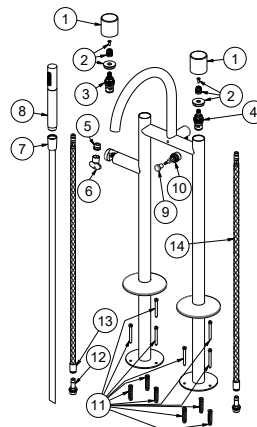

100324527 gold_carrara

CARRARA - Floor mounted bath shower mixer 3/8" with 150cm shower hose and hand shower. Ceramic disc valves. Automatic diverter. "Plus" aerator. Flow rate for shower: 15,3 l/min. at 3 bar and flow rate bath: 22,1 l/min. at 3 bar. Diameter 110 mm. at base.

Spare parts

POS.	SAP	ART.	RRP*
1	100323995	MANETA MARMOL LIGNAGE PAVIMENTO BAÑERA	-
2	100323993	CONECT. MANETAS LIGNAGE MARMOL PAVIM.	-
3	100040151	MONTURA CERAMICA FEIS 10237	-
4	100040152	MONTURA CERAMICA FEIS N10237 SX	-
5	100272352	FLOW BREAKER FOR LIGNAGE FLOORMOUNTED	-
6	100081788	LLAVE AIREADOR ENCASTRADO PEQUEÑO	-
7	100258222	FLEX. 150CM PVC ANTITORSION ORO	-
8	100258209	MANETA DUCHA LIGNAGE ORO	-
9	100258240	EMB. INVERSOR LIGNAGE ORO	-
10	100084745	DIVERTER'S INTERNAL PART EXPOSED BATH/SH	-
11	100258213	TORNILLOS FIJACION PAV. LIGNAGE	-
12	100063497	JGO. CONEXIONES LOUNGE PAVIMENTO	-
13	100282252	RED SUPPLY HOSE LIGNAGE FLOORMOUNTED	-
14	100282243	BLUE SUPPLY HOSE LIGNAGE FLOORMOUNTED	-