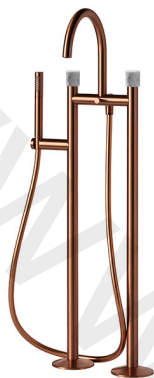

100324528 brushed copper_carrara

CARRARA - Floor mounted bath shower mixer 3/8" with 150cm shower hose and hand shower. Ceramic disc valves. Automatic diverter. "Plus" aerator. Flow rate for shower: 15,3 l/min. at 3 bar and flow rate bath: 22,1 l/min. at 3 bar. Diameter 110 mm. at base.

Spare parts

POS.	SAP	ART.	RRP*
1	100323995	MANETA MARMOL LIGNAGE PAVIMENTO BAÑERA	-
2	100323993	CONECT. MANETAS LIGNAGE MARMOL PAVIM.	-
3	100040151	MONTURA CERAMICA FEIS 10237	-
4	100040152	MONTURA CERAMICA FEIS N10237 SX	-
5	100272352	FLOW BREAKER FOR LIGNAGE FLOORMOUNTED	-
6	100081788	LLAVE AIREADOR ENCASTRADO PEQUEÑO	-
7	100308601	PVC SHOWER HOSE LIGNAGE 150CM BR. COPP	-
8	100296580	MANETA DUCHA LIGNAGE COBRE CEP	-
9	100296528	EMB. INVERSOR LIGNAGE COBRE CEP	-
10	100084745	DIVERTER'S INTERNAL PART EXPOSED BATH/SH	-
11	100258213	TORNILLOS FIJACION PAV. LIGNAGE	-
12	100063497	JGO. CONEXIONES LOUNGE PAVIMENTO	-
13	100282252	RED SUPPLY HOSE LIGNAGE FLOORMOUNTED	-
14	100282243	BLUE SUPPLY HOSE LIGNAGE FLOORMOUNTED	-