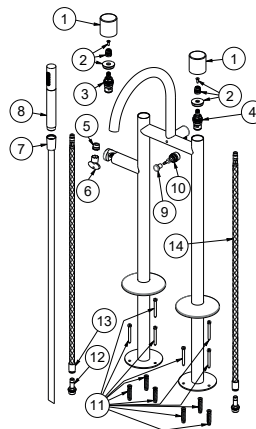

100324528 brushed copper_carrara

CARRARA - Floor mounted bath shower mixer 3/8" with 150cm shower hose and hand shower. Ceramic disc valves. Automatic diverter. "Plus" aerator. Flow rate for shower: 15,3 l/min. at 3 bar and flow rate bath: 22,1 l/min. at 3 bar. Diameter 110 mm. at base.

Spare parts

POS.	SAP	ART.	RRP*
1	100323995	MANETA MARMOL LIGNAGE PAVIMENTO BAÑERA	-
2	100323993	CONECT. MANETAS LIGNAGE MARMOL PAVIM.	-
3	100040151	MONTURA CERAMICA FEIS 10237	-
4	100040152	MONTURA CERAMICA FEIS N10237 SX	-
5	100272352	FLOW BREAKER FOR LIGNAGE FLOORMOUNTED	-
6	100081788	LLAVE AIREADOR ENCASTRADO PEQUEÑO	-
7	100308601	PVC SHOWER HOSE LIGNAGE 150CM BR. COPP	-
8	100296580	MANETA DUCHA LIGNAGE COBRE CEP	-
9	100296528	EMB. INVERSOR LIGNAGE COBRE CEP	-
10	100084745	DIVERTER'S INTERNAL PART EXPOSED BATH/SH	-
11	100258213	TORNILLOS FIJACION PAV. LIGNAGE	-
12	100063497	JGO. CONEXIONES LOUNGE PAVIMENTO	-
13	100282252	RED SUPPLY HOSE LIGNAGE FLOORMOUNTED	-
14	100282243	BLUE SUPPLY HOSE LIGNAGE FLOORMOUNTED	-