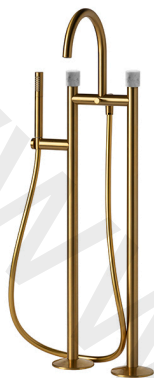

100324545 brushed gold_carrara

CARRARA - Floor mounted bath shower mixer 3/8" with 150cm shower hose and hand shower. Ceramic disc valves. Automatic diverter. "Plus" aerator. Flow rate for shower: 15,3 l/min. at 3 bar and flow rate bath: 22,1 l/min. at 3 bar. Diameter 110 mm. at base.

Spare parts

POS.	SAP	ART.	RRP*
1	100323995	MANETA MARMOL LIGNAGE PAVIMENTO BAÑERA	-
2	100323993	CONECT. MANETAS LIGNAGE MARMOL PAVIM.	-
3	100040151	MONTURA CERAMICA FEIS 10237	-
4	100040152	MONTURA CERAMICA FEIS N10237 SX	-
5	100272352	FLOW BREAKER FOR LIGNAGE FLOORMOUNTED	-
6	100081788	LLAVE AIREADOR ENCASTRADO PEQUEÑO	-
7	100308587	PVC SHOWER HOSE LIGNAGE 150CM BR. GOLD	-
8	100299752	MANETA DUCHA LIGNAGE ORO CEP	-
9	100299713	EMB. INVERSOR LIGNAGE ORO CEP	-
10	100084745	DIVERTER'S INTERNAL PART EXPOSED BATH/SH	-
11	100258213	TORNILLOS FIJACION PAV. LIGNAGE	-
12	100063497	JGO. CONEXIONES LOUNGE PAVIMENTO	-
13	100282252	RED SUPPLY HOSE LIGNAGE FLOORMOUNTED	-
14	100282243	BLUE SUPPLY HOSE LIGNAGE FLOORMOUNTED	-