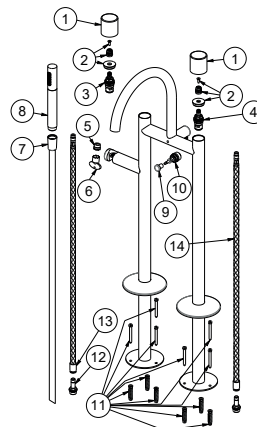

100324545 brushed gold_carrara

CARRARA - Floor mounted bath shower mixer 3/8" with 150cm shower hose and hand shower. Ceramic disc valves. Automatic diverter. "Plus" aerator. Flow rate for shower: 15,3 l/min. at 3 bar and flow rate bath: 22,1 l/min. at 3 bar. Diameter 110 mm. at base.

Spare parts

POS.	SAP	ART.	RRP*
1	100323995	MANETA MARMOL LIGNAGE PAVIMENTO BAÑERA	-
2	100323993	CONECT. MANETAS LIGNAGE MARMOL PAVIM.	-
3	100040151	MONTURA CERAMICA FEIS 10237	-
4	100040152	MONTURA CERAMICA FEIS N10237 SX	-
5	100272352	FLOW BREAKER FOR LIGNAGE FLOORMOUNTED	-
6	100081788	LLAVE AIREADOR ENCASTRADO PEQUEÑO	-
7	100308587	PVC SHOWER HOSE LIGNAGE 150CM BR. GOLD	-
8	100299752	MANETA DUCHA LIGNAGE ORO CEP	-
9	100299713	EMB. INVERSOR LIGNAGE ORO CEP	-
10	100084745	DIVERTER'S INTERNAL PART EXPOSED BATH/SH	-
11	100258213	TORNILLOS FIJACION PAV. LIGNAGE	-
12	100063497	JGO. CONEXIONES LOUNGE PAVIMENTO	-
13	100282252	RED SUPPLY HOSE LIGNAGE FLOORMOUNTED	-
14	100282243	BLUE SUPPLY HOSE LIGNAGE FLOORMOUNTED	-