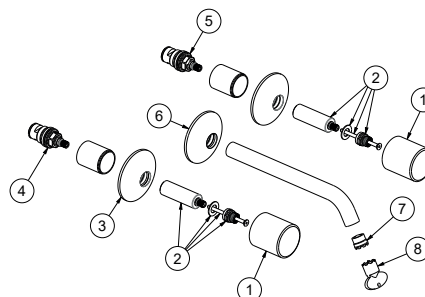

100324552 brushed copper_carrara

CARRARA - 3 hole wall mounted basin mixer. Ceramic disc valves. Without pop up waste. "Plus" aerator. Flow rate 5 L/min at 3 bar.

Extension kit

OPTION	SAP	FINISH	DIMENSION
1	100329292	-	25 mm

Spare parts

POS.	SAP	ART.	RRP*
1	100323975	MANETA MARMOL LIGNAGE LAV/LLAVE/INV	-
2	100323959	CO MANET.LIGNAGE MARMOL ENC.LAV.COB.CEP	-
3	100296534	EMB. PARED LIGNAGE ENC. LAV. COBRE CEP	-
4	100040151	MONTURA CERAMICA FEIS 10237	-
5	100040152	MONTURA CERAMICA FEIS N10237 SX	-
6	100264264	AERATOR FLOW REGULATOR 5 L/M CONC. SMALL	-
7	100264264	AERATOR FLOW REGULATOR 5 L/M CONC. SMALL	-
8	100081788	LLAVE AIREADOR ENCASTRADO PEQUEÑO	-