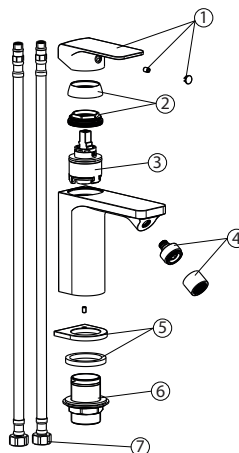

## 100326656 chrome

Single lever bidet mixer 3/8". Ø35 mm ceramic cartridge. Length of hoses 450 mm. Without pop-up waste set 1 1/4". "Plus" aerator. Flow rate 5 l/min. at 3 bar.

### Spare parts

POS.	SAP	ART.	RRP*
1	100331405	MANETA NK CONCEPT N LAVABO CR	-
2	100331395	TUERCA Y EMB CONCEPT LAV/BID CR	-
3	100202303	TONO BIDET MIXER 35MM CARTRIDGE	-
4	100331379	ROTULA Y AIREAD BIDE NK CONCEPT N CR	-
5	100108393	base hotels basin mixer chrome	-
6	100108394	fixings hotels basin mixer chrome	-
7	100331394	REUTILIZAR 101	-