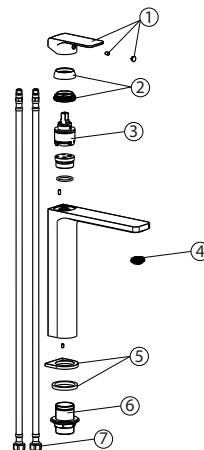

## 100326657 chrome

high spout single lever basin mixer 3/8". Ø35 mm ceramic cartridge. Length of hoses 650 mm. Without pop-up waste set 1 1/4". "Plus" aerator. Flow rate 5 l/min. at 3 bar.

### Spare parts

POS.	SAP	ART.	RRP*
1	100331405	MANETA NK CONCEPT N LAVABO CR	-
2	100331395	TUERCA Y EMB CONCEPT LAV/BID CR	-
3	100202303	TONO BIDET MIXER 35MM CARTRIDGE	-
4	100329116	LIMITADOR 1.5 GPM AIREADOR COIN SLOT M24	-
5	100108393	base hotels basin mixer chrome	-
6	100108394	fixings hotels basin mixer chrome	-
7	100304039	EU HOSES CURVE HIGH SPOUT A02	-