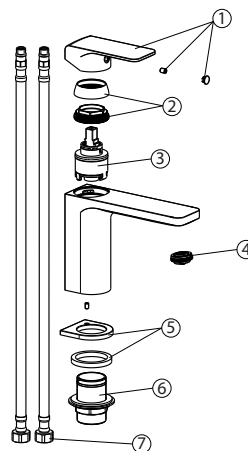

## 100326677 chrome

Single lever basin mixer with Ø35 mm ceramic cartridge, 3/8" connections, 450 mm. long hoses., "plus" aerator. Flow rate 5 l/min. at 3 bar.

### Spare parts

POS.	SAP	ART.	RRP*
1	100331405	MANETA NK CONCEPT N LAVABO CR	-
2	100331395	TUERCA Y EMB CONCEPT LAV/BID CR	-
3	100202303	TONO BIDET MIXER 35MM CARTRIDGE	-
4	100329116	LIMITADOR 1.5 GPM AIREADOR COIN SLOT M24	-
5	100108393	base hotels basin mixer chrome	-
6	100108394	fixings hotels basin mixer chrome	-
7	100331394	REUTILIZAR 101	-