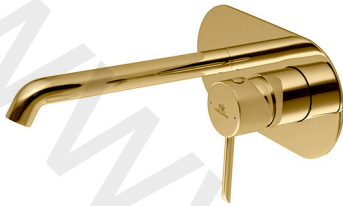

## 100327498 Gold

Single lever basin mixer trim kit. . Ø35 mm ceramic cartridge. Without pop up waste. Flow rate 5 L/min at 3 bar. Possibility of vertical and horizontal installation.

### Spare parts

POS.	SAP	ART.	RRP*
1	100155277	INSTALLATION DISKS SMART BOX BASIN	-
2	100155285	SPOUT CONNECTOR SMART BOX BASIN	-
3	100130677	CART.H.FLOW K35 WITHOUT DIST.& HOT LIMIT	-
4	100270403	CARTRIDGE TRIM IN GOLD	-
5	100270375	TUER TRIM NUT PROJECT LINE CONC IN GOLD	-
6	100331137	PLACA ROUND ENCASTRE LAVABO ORO	-
7	100319784	MANETA ROUND ENCASTRE ORO 2 PLAC	-
8	100270381	ROUND SPOUT WALL MOUNTED BASIN MIX GOLD	-
9	100151822	5L/MIN CONC. AERATOR TJ	-
10	100081787	LLAVE AIREADOR ENCASTRADO INTERMEDIO	-