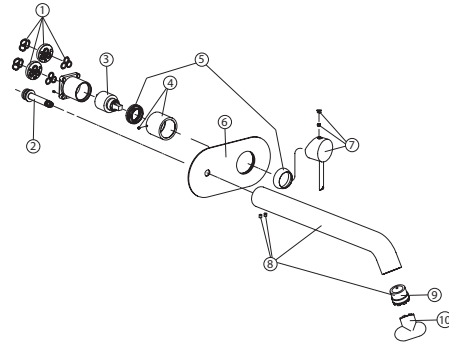

## 100327498 Gold

Single lever basin mixer trim kit. . Ø35 mm ceramic cartridge. Without pop up waste. Flow rate 5 L/min at 3 bar. Possibility of vertical and horizontal installation.

### Spare parts

POS.	SAP	ART.	RRP*
1	100155277	INSTALLATION DISKS SMART BOX BASIN	-
2	100155285	SPOUT CONNECTOR SMART BOX BASIN	-
3	100130677	CART.H.FLOW K35 WITHOUT DIST.& HOT LIMIT	-
4	100270403	CARTRIDGE TRIM IN GOLD	-
5	100270375	TUER TRIM NUT PROJECT LINE CONC IN GOLD	-
6	100331137	PLACA ROUND ENCASTRE LAVABO ORO	-
7	100319784	MANETA ROUND ENCASTRE ORO 2 PLAC	-
8	100270381	ROUND SPOUT WALL MOUNTED BASIN MIX GOLD	-
9	100151822	5L/MIN CONC. AERATOR TJ	-
10	100081787	LLAVE AIREADOR ENCASTRADO INTERMEDIO	-