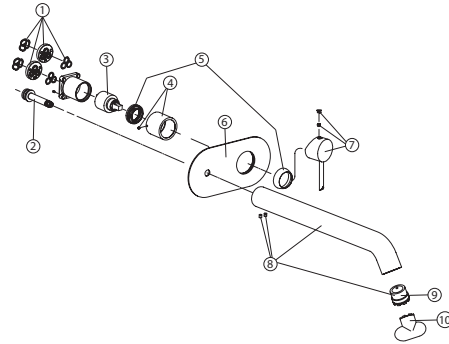

## 100327516 brushed gold

Single lever basin mixer trim kit. . Ø35 mm ceramic cartridge. Without pop up waste. Flow rate 5 L/min at 3 bar. Possibility of vertical and horizontal installation.

### Spare parts

POS.	SAP	ART.	RRP*
1	100155277	INSTALLATION DISKS SMART BOX BASIN	-
2	100155285	SPOUT CONNECTOR SMART BOX BASIN	-
3	100130677	CART.H.FLOW K35 WITHOUT DIST.& HOT LIMIT	-
4	100299102	CUBRE CAR. RED PROJECT LINE ENC ORO CEP	-
5	100299106	TUERCA Y EMB. PROJECT LINE ENC. ORO CEP	-
6	100331190	PLACA ROUND ENCASTRE LAVABO ORO CEP	-
7	100319756	MANETA ROUND ENCASTRE ORO CEP 2 PLAC	-
8	100299093	CONCEALED BATH SPOUT ROUND N GOLD	-
9	100151822	5L/MIN CONC. AERATOR TJ	-
10	100081787	LLAVE AIREADOR ENCASTRADO INTERMEDIO	-