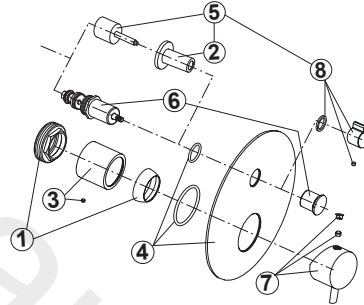

100327541 Gold

Single lever concealed bath shower mixer trim kit

Spare parts

POS.	SAP	ART.	RRP*
1	100270375	TUER TRIM NUT PROJECT LINE CONC IN GOLD	-
2	100270382	DIVERTER SMART BOX MIX GOLD	-
3	100270403	CARTRIDGE TRIM IN GOLD	-
4	100270378	LIGNATE PLATE SHOWER/BATH CONC GOLD	-
5	100170334	DIVERT. TRIM MOOD SMART BOX VARIO CHR	-
6	100270368	ROUND DIVERTER PROJECT LINE SH/BATH GOLD	-
7	100331064	HANDLE RONDO CONC WALL MOUNT GOLD	-
8	100331153	POMO INV REDONDO ENC.SMART BOX ORO	-