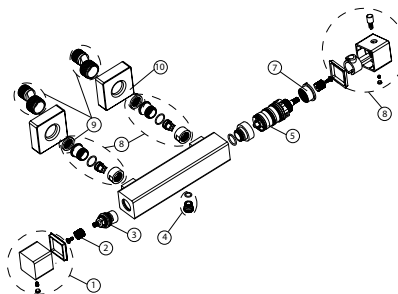

100328475 chrome

Wall mounted exposed thermostatic bath shower mixer 1/2" with wax thermostatic element and "plus" aerator. Built in non-return valve. Safety stop at 38°C. Centre distance 150 +/-20 mm. Flow rate 19,6 l/m at 3 bar.

Spare parts

POS.	SAP	ART.	RRP*
1	100331461	MANE INVER TERM. ACRO COMP EXT B/D CR	-
2	100301229	TUERCA FIJ CART INV COL ROUND E-COM	-
3	100331393	CART INV EXT ACRO COMPACT. B/D TERM.	-
4	100331450	CONECT FLEX DUCHA TERM ACRO COMPACT CR	-
5	100331392	CART INV ACRO COMPACT EXT. B/D TERM.	-
6	100331463	MANETA TEMP TERM ACRO COMPACT DUCHA CR	-
7	100301239	ANILLO FIJ CART COL ROUND E-COMMERCE	-
8	100301311	CONEX PARED SHOW COL E-COMMERCE	-
9	100301312	EXCENRICAS SHOW COL E-COMMERCE (X2)	-
10	100331399	EMB.PARED TERM.EXT. ACRO COMPACT CR	-