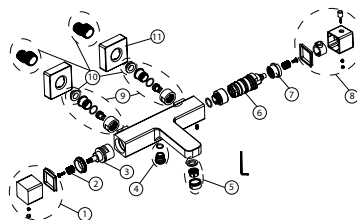

100328481 Matt black

Wall mounted exposed thermostatic bath shower mixer with wax thermostatic element, 1/2" connections, shut-off diverter valve and "plus" aerator. Built in non-return valve. Safety stop at 38°C. Centre distance 150 +/-20 mm. Flow rate at 3 bar is 24 L/min for shower and 25,9 L/min for bath.

Spare parts

POS.	SAP	ART.	RRP*
1	100331451	MANE INVER TERM ACRO COMP EXT B/D NEG	-
2	100301229	TUERCA FIJ CART INV COL ROUND E-COM	-
3	100301257	CARTUCHO INV SHOW COL E-COMMERCE	-
4	100331398	CONE FLEX DUCHA TERM ACRO COMPACT NEG	-
5	100332911	AIREADOR+CASQ TERM ACRO COMPACT NEG	-
6	100331392	CART INV ACRO COMPACT EXT. B/D TERM.	-
7	100301239	ANILLO FIJ CART COL ROUND E-COMMERCE	-
8	100331460	MAN TEMP TERM ACRO COMPACT DUCHA NEG	-
9	100332879	CONEXIONES PARED COL DUCHA E-COMM NEG	-
10	100301312	EXCENTRICAS SHOW COL E-COMMERCE (X2)	-
11	100331462	EMB.PARED TERM.EXT. ACRO COMPACT NEG	-