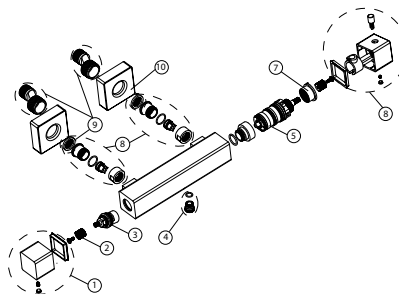

## 100328500 Matt black

Wall mounted exposed thermostatic bath shower mixer 1/2" with wax thermostatic element and "plus" aerator. Built in non-return valve. Safety stop at 38°C. Centre distance 150 +/-20 mm. Flow rate 19,6 l/m at 3 bar.

### Spare parts

POS.	SAP	ART.	RRP*
1	100331451	MANE INVER TERM ACRO COMP EXT B/D NEG	-
2	100301229	TUERCA FIJ CART INV COL ROUND E-COM	-
3	100331393	CART INV EXT ACRO COMPACT. B/D TERM.	-
4	100331398	CONE FLEX DUCHA TERM ACRO COMPACT NEG	-
5	100331392	CART INV ACRO COMPACT EXT. B/D TERM.	-
6	100331460	MAN TEMP TERM ACRO COMPACT DUCHA NEG	-
7	100301239	ANILLO FIJ CART COL ROUND E-COMMERCE	-
8	100332879	CONEXIONES PARED COL DUCHA E-COMM NEG	-
9	100301312	EXCENTRICAS SHOW COL E-COMMERCE (X2)	-
10	100331462	EMB.PARED TERM.EXT. ACRO COMPACT NEG	-