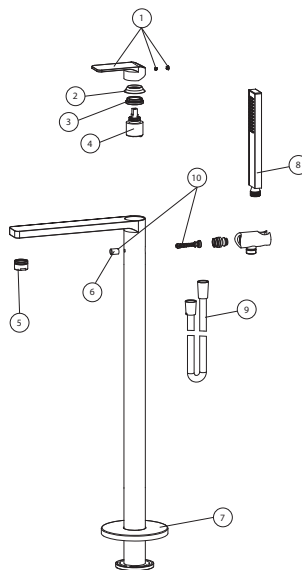

100328502 Matt black

Floor mounted single lever bath shower mixer. Ø35 mm ceramic cartridge. Includes hand shower and 150cm shower hose. Automatic diverter. "Plus" aerator. Flow rate for shower: 8,3 l/min. at 3 bar and flow rate bath: 14,64 l/min. at 3 bar. It has to be purchased together with floormounted Smart box 100149141

Spare parts

POS.	SAP	ART.	RRP*
1	100331130	MANETA MON PAV BAÑ NK CONCEPT N NEG	-
2	100209622	EMB. TUERCA. CARTUCHO ROUND PAV. NEGRO	-
3	100209603	TUERCA CARTUCHO ROUND PAV.	-
4	100040148	CARTRIDGE K35 WITHOUT DIST.& HOT LIMIT	-
5	100331187	AIREADOR C/CASQ NK CONCEPT N I/PAV NEG	-
6	100331106	EMB INVERSOR NK CONCEPT N I/PAV NEGRO	-
7	100209591	BASE ROUND PAV. NEGRO	-
8	100213273	COTA HANDSHOWER CHROME BLACK	-
9	100215377	FLEXIBLE 150 CMS PVC ANTITORSION NG	-
10	100331124	INVERSOR NK CONCEPT N I/PAV NEGRO	-