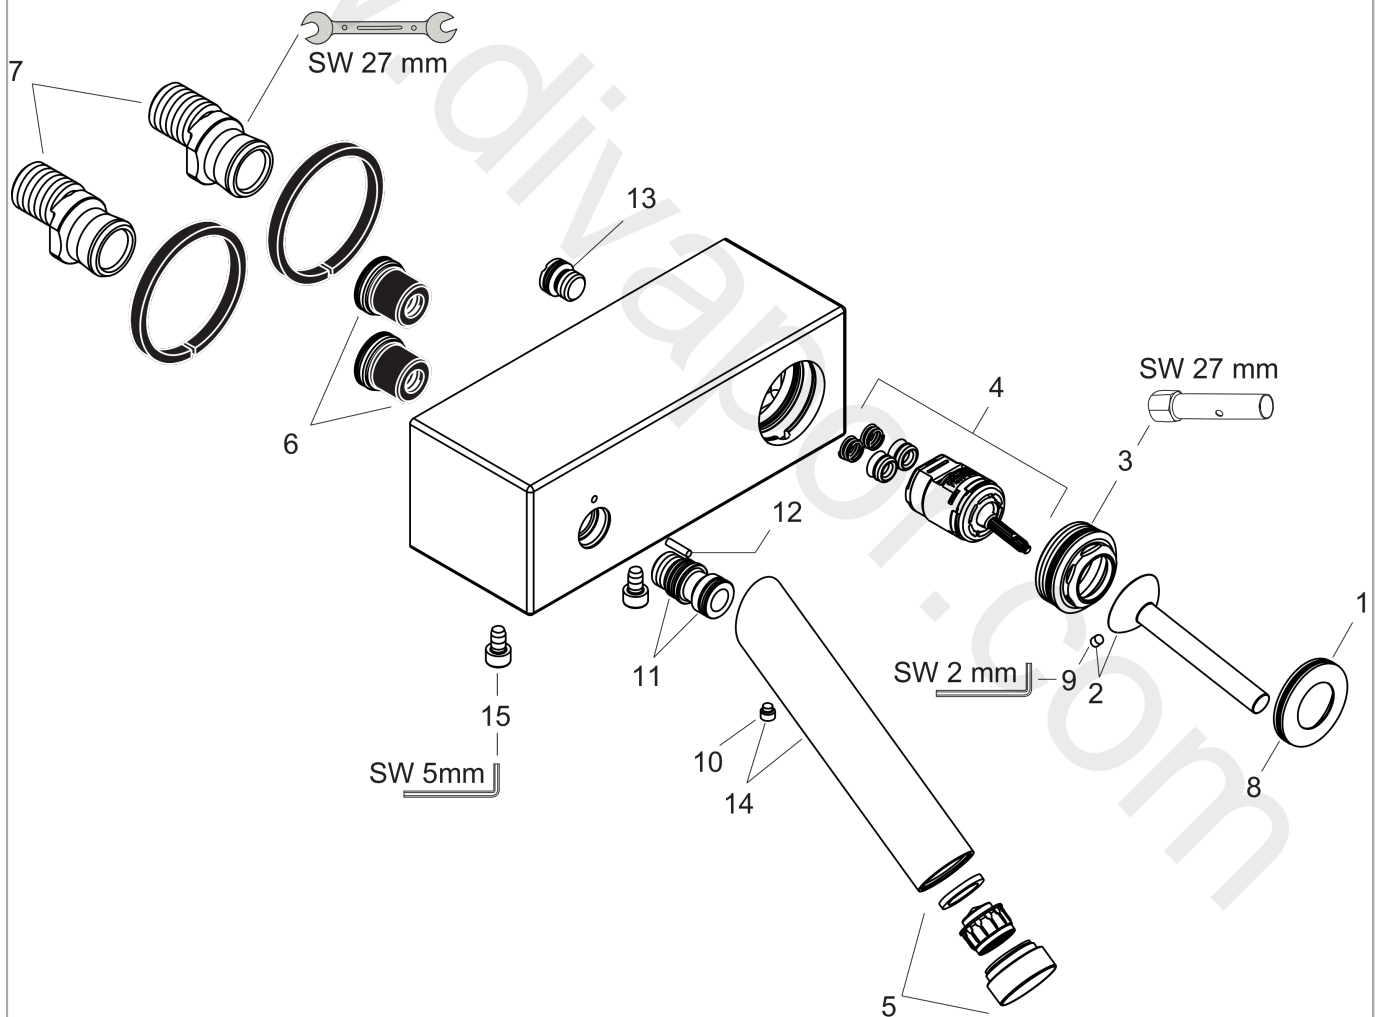

**AXOR Starck X**  
**Single lever basin mixer wall-mounted with spout 187 mm**  
Surfaces: Article Number: **10074000**

## Exploded Drawing

Year of production: **04/05 - 12/09**

**AXOR Starck X**  
**Single lever basin mixer wall-mounted with spout 187 mm**  
 Surfaces: Article Number: **10074000**

## Spare part list

Year of production: **04/05 - 12/09**

| Pos. |   | Article Number | Price    | PU |
|------|---|----------------|----------|----|
| 1    | escutcheon                                | 96671000       | £ 51,00  | 1  |
| 2    | handle                                    | 10092000       | £ 79,00  | 1  |
| 3    | nut and flange                            | 96394000       | £ 51,00  | 1  |
| 4    | cartridge, assy                           | 96339000       | £ 79,00  | 1  |
| 5    | aerator M24x1 (7 l/min)                   | 94005000       | £ 25,00  | 1  |
| 6    | noise reduction                           | 94073000       | £ 25,00  | 1  |
| 7    | set of S-unions                           | 94136000       | £ 64,00  | 1  |
| 8    | O-ring 33x1,5                             | 98164000       | £ 3,30   | 1  |
| 9    | hollow set screw M4x6                     | 97767000       | £ 3,30   | 1  |
| 10   | hollow set screw M6x6                     | 97660000       | £ 3,30   | 1  |
| 11   | O-ring 13x2                               | 98128000       | £ 3,30   | 1  |
| 12   | pin                                       | 97766000       | £ 3,30   | 1  |
| 13   | O-ring 11x2                               | 98127000       | £ 3,30   | 1  |
| 14   | spout cpl.                                | 97587000       | £ 137,00 | 1  |
| 15   | hexagon socket screw M6x10                | 92847000       | £ 3,30   | 1  |
| a    | waste                                     | 50001000       | £ 71,00  | 1  |
| b    | service tool for disassembling the handle | 92124000       | £ 137,00 | 1  |