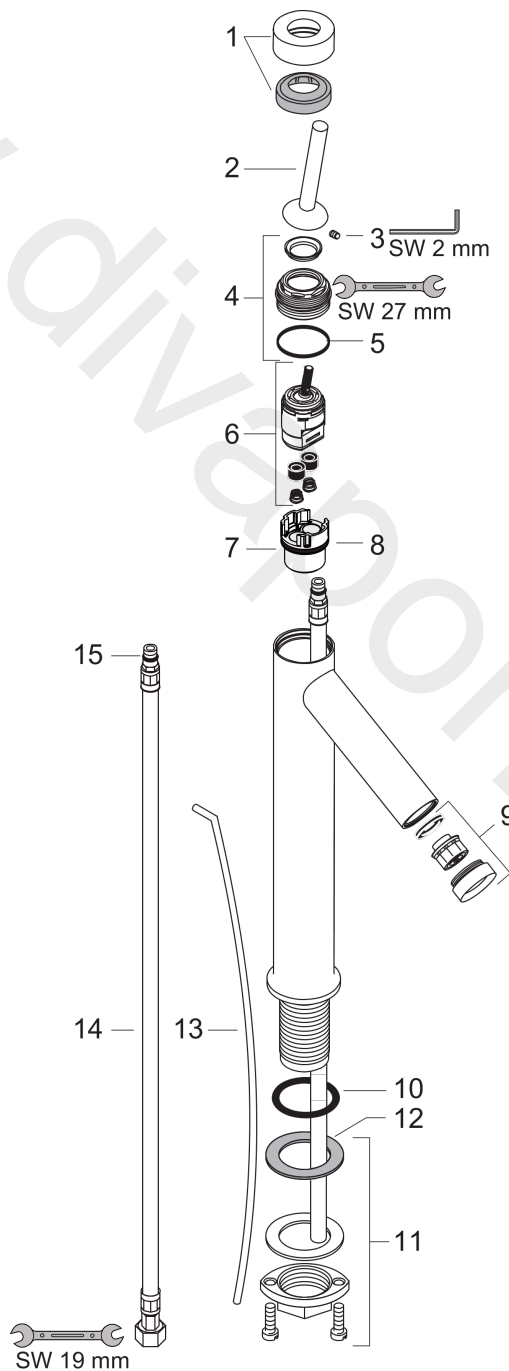

AXOR Starck
Single lever basin mixer 250 for wash bowls with pop-up waste set
Surfaces: Article Number: **10120000**

Exploded Drawing

Year of production: **10/10 - 07/12**

AXOR Starck

Single lever basin mixer 250 for wash bowls with pop-up waste set

Surfaces: Article Number: **10120000**

Spare part list

Year of production: **10/10 - 07/12**

Pos.		Article Number	Price	PU
1	flange	97155000	£ 43,00	1
2	handle	10092000	£ 79,00	1
3	hollow set screw M4x6	97767000	£ 3,30	1
4	nut	97157000	£ 20,50	1
5	O-Ring 30x2	98186000	£ 3,30	1
6	cartridge, assy	96339000	£ 79,00	1
7	adapter for cartridge	97396000	£ 16,10	1
8	O-ring 26x2	98147000	£ 3,30	1
9	aerator M24x1 (5 l/min)	95379000	£ 43,00	1
10	O-ring 34x4	98155000	£ 3,30	1
11	fixing set (Ø 32)	13961000	£ 25,00	1
12	lever collar	97548000	£ 3,30	1
13	pull rod	97158000	£ 25,00	1
14	connection hose 900 mm M8x0,75 G3/8	96316000	£ 43,00	1
15	O-ring 7x1,5	98422000	£ 3,30	1
a	lever arm 340mm (ball-Ø12mm)	96324000	£ 25,00	1
b	pop up waste	94139000	£ 96,00	1
c	service tool for disassembling the handle	92124000	£ 137,00	1