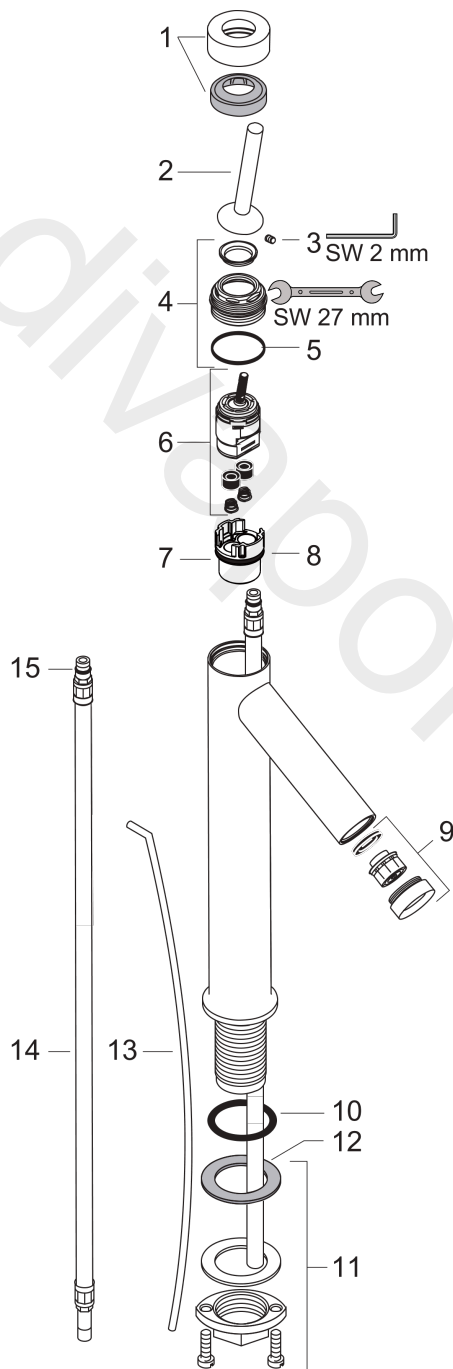

AXOR Starck
Single lever basin mixer 250 for wash bowls with pop-up waste set
 Surfaces: Article Number: **10120000**

Exploded Drawing

Year of production: **04/04 - 12/09**

AXOR Starck

Single lever basin mixer 250 for wash bowls with pop-up waste set

Surfaces: Article Number: **10120000**

Spare part list

Year of production: **04/04 - 12/09**

Pos.		Article Number	Price	PU
1	flange	97155000	£ 43,00	1
2	handle	10092000	£ 79,00	1
3	hollow set screw M4x6	97767000	£ 3,30	1
4	nut	97157000	£ 20,50	1
5	O-Ring 30x2	98186000	£ 3,30	1
6	cartridge, assy	96339000	£ 79,00	1
7	adapter for cartridge	97396000	£ 16,10	1
8	O-ring 26x2	98147000	£ 3,30	1
9	aerator M24x1 (7 l/min)	94005000	£ 25,00	1
10	O-ring 34x4	98155000	£ 3,30	1
11	fixing set (Ø 32)	13961000	£ 25,00	1
12	lever collar	97548000	£ 3,30	1
13	pull rod	97158000	£ 25,00	1
14	connection hose 900 mm M8x0,75 G3/8	96316000	£ 43,00	1
15	O-ring 7x1,5	98422000	£ 3,30	1
a	lever arm 340mm (ball-Ø12mm)	96324000	£ 25,00	1
b	pop up waste	94139000	£ 96,00	1
c	fixation extension 35 mm	13898000	£ 79,00	1
d	service tool for disassembling the handle	92124000	£ 137,00	1