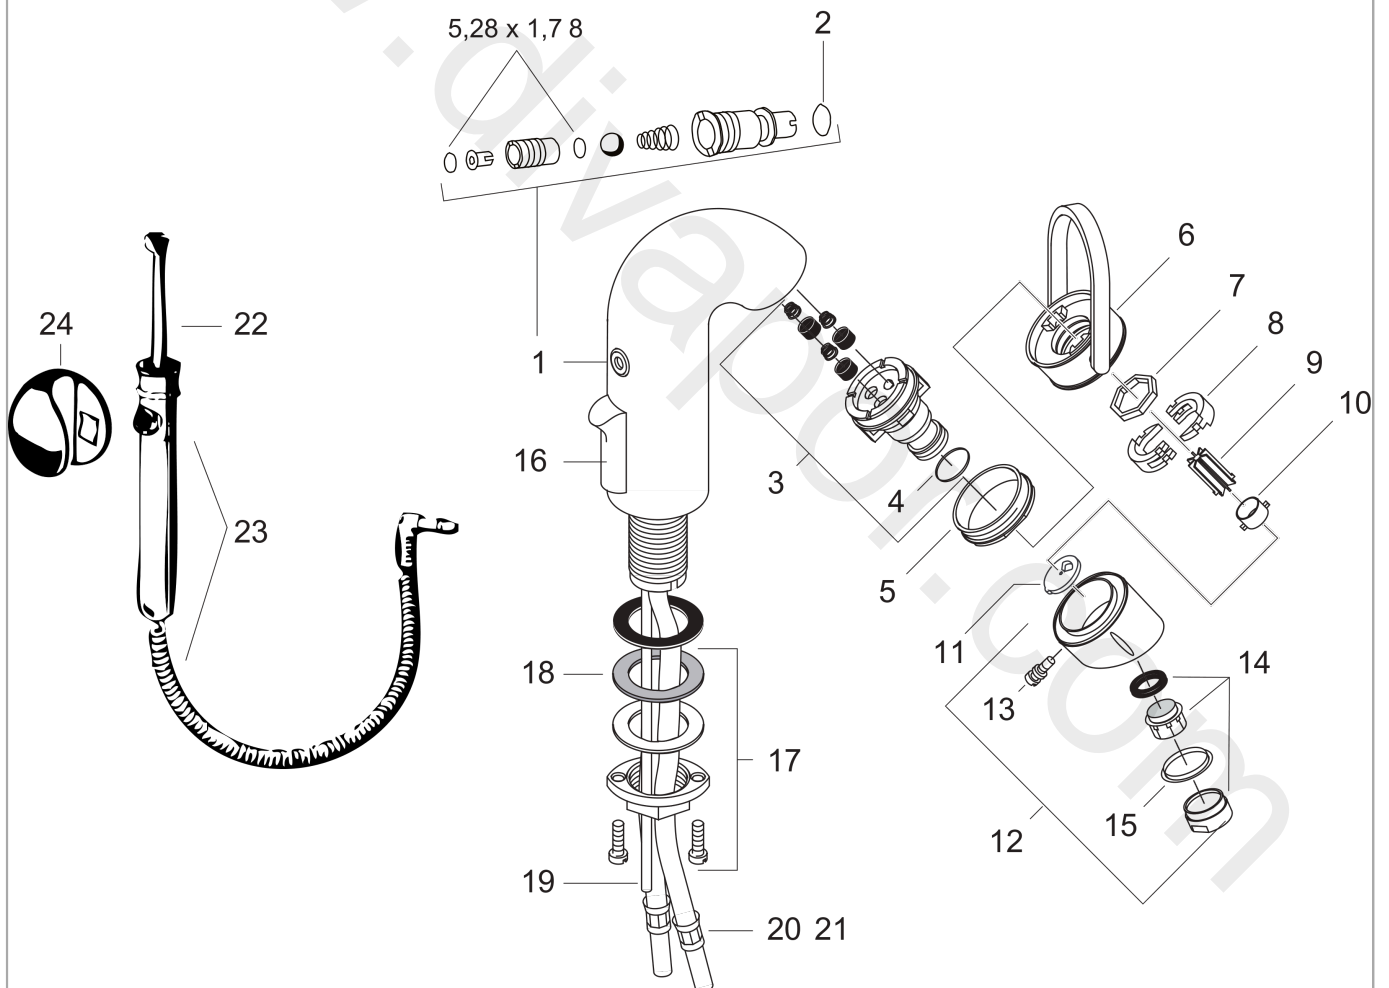

AXOR Arco
Single lever basin mixer
Surfaces: Article Number: **11010000**

Exploded Drawing

Year of production: **06/98 - 11/07**

AXOR Arco
Single lever basin mixer
 Surfaces: Article Number: **11010000**

Spare part list

Year of production: **06/98 - 11/07**

Pos.		Article Number	Price	PU
1	mouth spray connection	94084000	£ 43,00	1
2	O-ring 8x2	98112000	£ 3,30	1
3	cartridge, assy	11095000	£ 110,00	1
4	A-ring 16,2x2,62	97676000	-	1
5	nut	97565000	£ 9,00	1
6	handle	11091000	£ 137,00	1
7	lever collar	97564000	£ 3,30	1
8	cramp	97757000	£ 9,00	1
9	laminator	97566000	-	1
10	distribution device	97405000	£ 16,10	1
11	disc	97784000	£ 20,50	1
12	spout cpl.	11098000	-	1
13	screw	97482000	£ 9,00	1
14	aerator M24x1 (7 l/min)	13085000	£ 13,30	1
15	cover	97776000	£ 3,30	1
16	diverter knob	96900000	-	1
17	fixing set (Ø 32)	13961000	£ 25,00	1
18	lever collar	97548000	£ 3,30	1
19	pull rod extension	97653000	£ 13,30	1
20	connection hose 450 mm M10x1 G3/8	96507000	£ 43,00	1
21	O-ring 8x1,75	97827000	£ 3,30	1
22	nozzle lava	13194000	-	1
23	hose with stop-device	13093000	-	1
24	holder small	13198000	-	1
a	pop up waste	94139000	£ 96,00	1
b	fixation extension 35 mm	13898000	£ 79,00	1