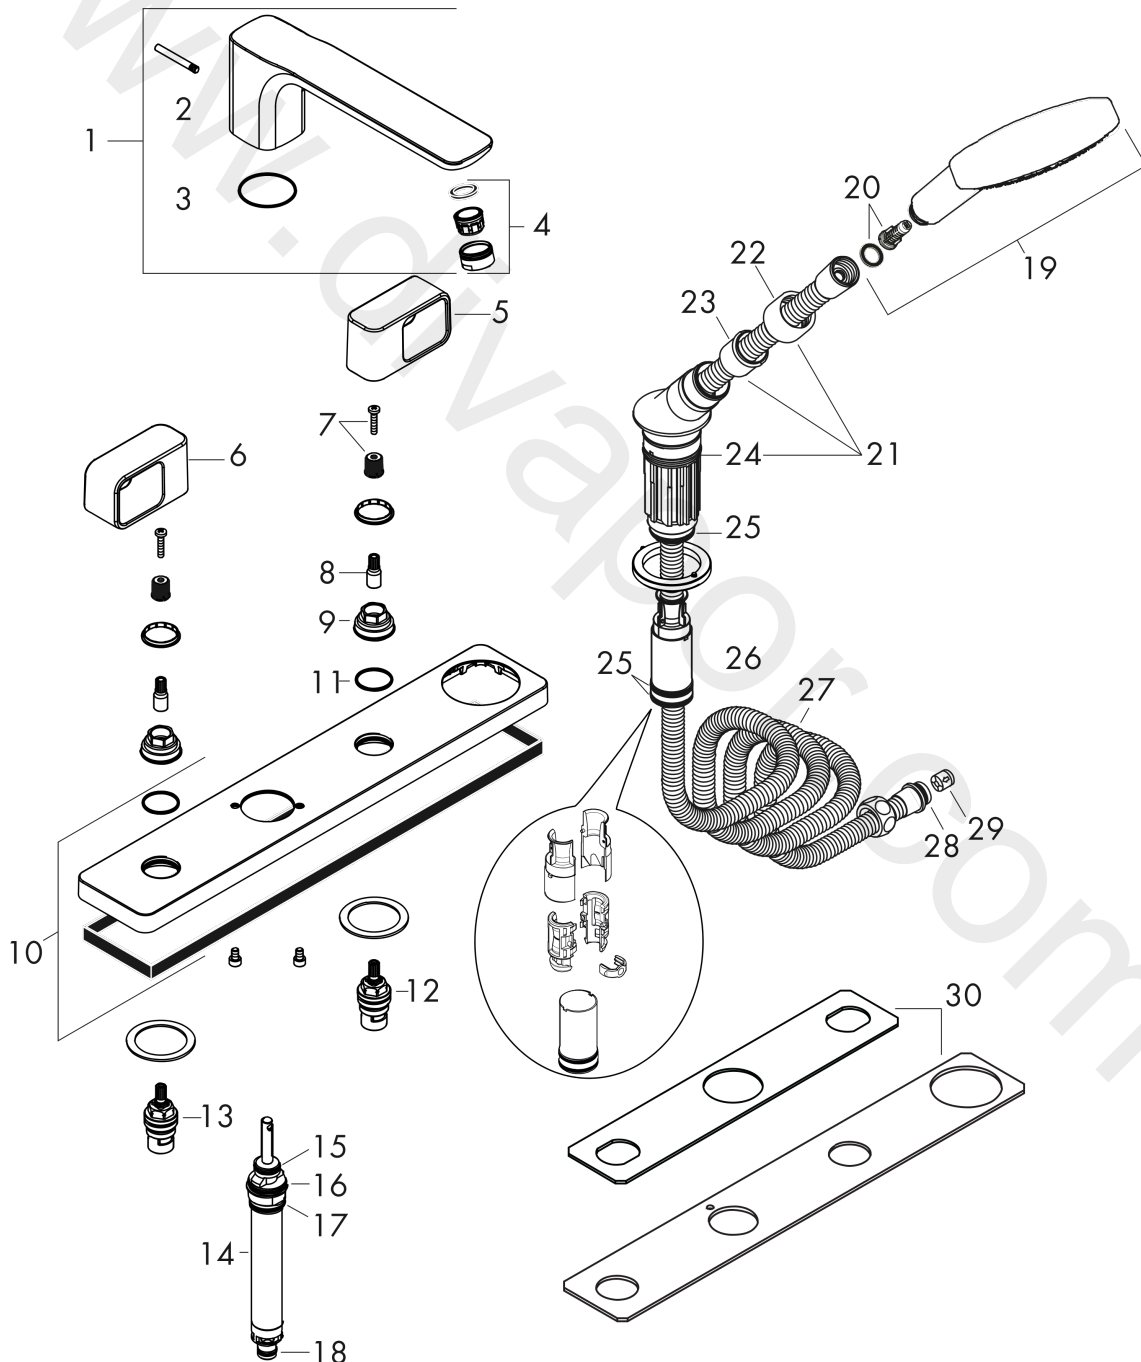

AXOR Urquiola
4-hole rim mounted bath mixer
 Finish: **Chrome** Article Number: **11443000**

Flowchart

AXOR Urquiola
4-hole rim mounted bath mixer
 Finish: **Chrome** Article Number: **11443000**

Exploded Drawing

Year of production: >01/17

AXOR Urquiola
4-hole rim mounted bath mixer
 Finish: **Chrome** Article Number: **11443000**

Spare part list

Year of production: >01/17

Pos.		Article Number	Price	PU
1	spout cpl.	95613000	£ 445,00	1
2	diverter knob	98707000	£ 25,00	1
3	O-ring 39x1,5	98400000	£ 3,30	1
4	aerator M24x1 (30 l/min)	96512000	£ 16,10	1
5	handle for cold water	95612000	£ 224,00	1
6	handle for hot water	95611000	£ 224,00	1
7	handle fixing set	98932000	£ 16,10	1
8	adapter for handle	95615000	£ 25,00	1
9	nut	95610000	£ 35,00	1
10	escutcheon	95614000	£ 275,00	1
11	O-ring 24x1,5	98434000	£ 3,30	1
12	shut off unit left closing	94008000	£ 43,00	1
13	shut off unit right closing	94009000	£ 43,00	1
14	selector assy	96775000	£ 79,00	1
15	O-Ring 14x2,5	98189000	£ 3,30	1
16	O-Ring 23x2,5	98183000	£ 3,30	1
17	O-Ring 22x2	98185000	£ 3,30	1
18	O-ring 9x2,5	98217000	£ 3,30	1
19	handshower	26050000	£ 138,00	1
20	filter insert	97708000	£ 6,10	1
21	shower holder, assy	95996000	£ 137,00	1
22	nut	97584000	£ 16,10	1
23	insert for shower holder	96942000	£ 13,30	1
24	O-ring 38x2	98396000	£ 3,30	1
25	O-Ring 28x2	98194000	£ 3,30	1
26	hose brake	98656000	£ 20,50	1
27	shower hose 2,00 m	94148000	£ 79,00	1
28	O-ring 11x2	98127000	£ 3,30	1
29	set of non return valves DW 15	94074000	£ 16,10	1
30	mounting-set	39449000	£ 56,00	1
a	concealed item	13444180	£ 1.270,00	1
b	sleeve	98806000	£ 6,10	1