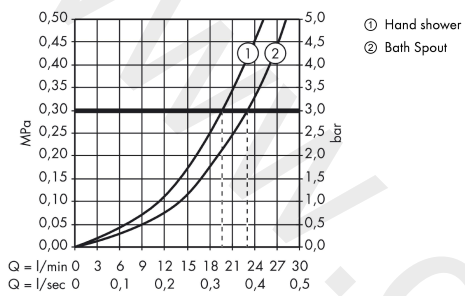

AXOR Urquiola
4-hole rim mounted bath mixer
 Finish: **Chrome** Article Number: **11443000**

Flowchart

AXOR Urquiola
4-hole rim mounted bath mixer
 Finish: **Chrome** Article Number: **11443000**

Exploded Drawing

Year of production: >01/17

AXOR Urquiola
4-hole rim mounted bath mixer
 Finish: **Chrome** Article Number: **11443000**

Spare part list

Year of production: >01/17

Pos.		Article Number	Price	PU
1	spout cpl.	95613000	£ 445,00	1
2	diverter knob	98707000	£ 25,00	1
3	O-ring 39x1,5	98400000	£ 3,30	1
4	aerator M24x1 (30 l/min)	96512000	£ 16,10	1
5	handle for cold water	95612000	£ 224,00	1
6	handle for hot water	95611000	£ 224,00	1
7	handle fixing set	98932000	£ 16,10	1
8	adapter for handle	95615000	£ 25,00	1
9	nut	95610000	£ 35,00	1
10	escutcheon	95614000	£ 275,00	1
11	O-ring 24x1,5	98434000	£ 3,30	1
12	shut off unit left closing	94008000	£ 43,00	1
13	shut off unit right closing	94009000	£ 43,00	1
14	selector assy	96775000	£ 79,00	1
15	O-Ring 14x2,5	98189000	£ 3,30	1
16	O-Ring 23x2,5	98183000	£ 3,30	1
17	O-Ring 22x2	98185000	£ 3,30	1
18	O-ring 9x2,5	98217000	£ 3,30	1
19	handshower	26050000	£ 138,00	1
20	filter insert	97708000	£ 6,10	1
21	shower holder, assy	95996000	£ 137,00	1
22	nut	97584000	£ 16,10	1
23	insert for shower holder	96942000	£ 13,30	1
24	O-ring 38x2	98396000	£ 3,30	1
25	O-Ring 28x2	98194000	£ 3,30	1
26	hose brake	98656000	£ 20,50	1
27	shower hose 2,00 m	94148000	£ 79,00	1
28	O-ring 11x2	98127000	£ 3,30	1
29	set of non return valves DW 15	94074000	£ 16,10	1
30	mounting-set	39449000	£ 56,00	1
a	concealed item	13444180	£ 1.270,00	1
b	sleeve	98806000	£ 6,10	1