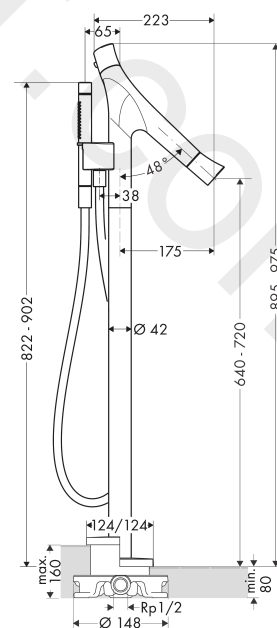

Scale drawing