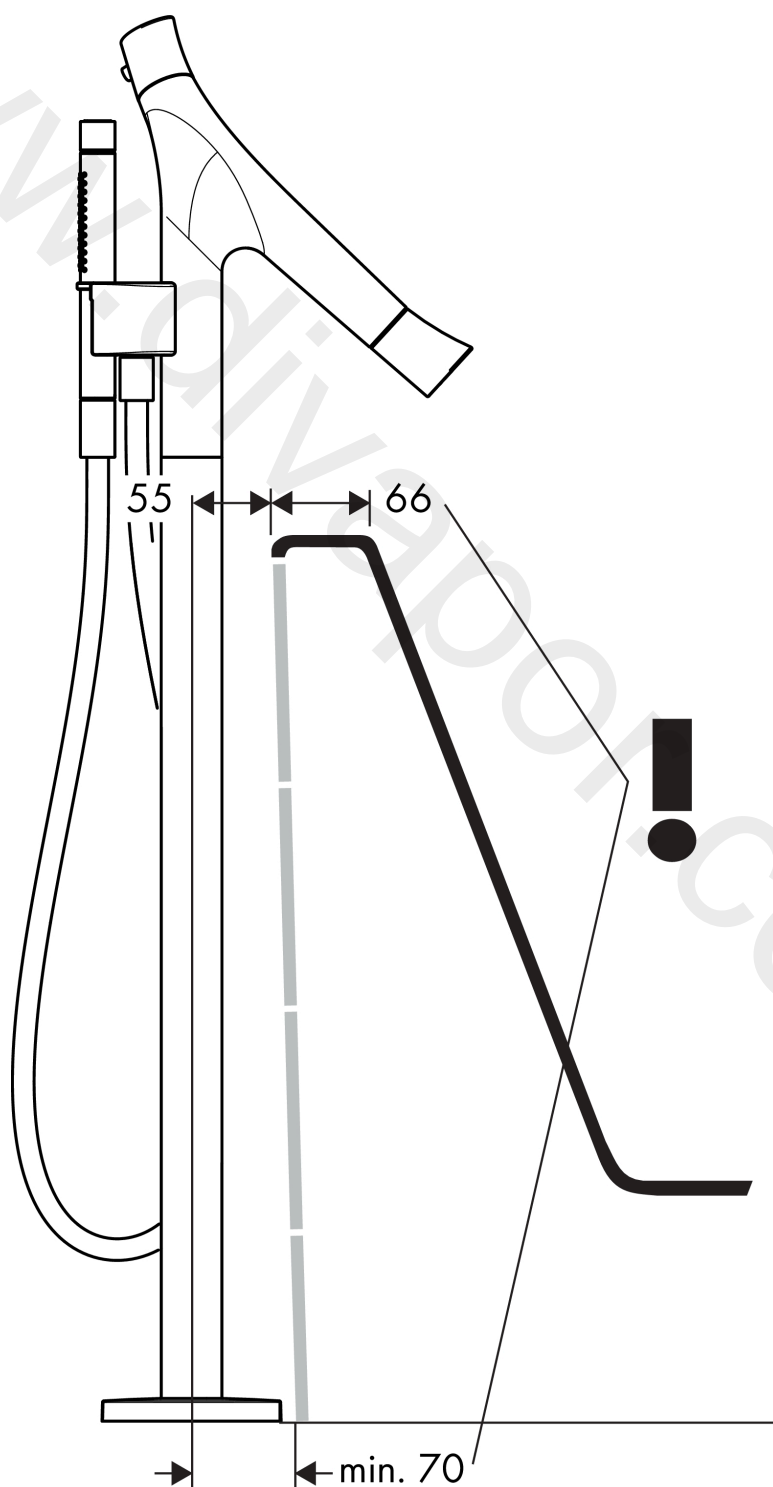

AXOR Starck Organic
Bath thermostat floor-standing
Finish: **Chrome** Article Number: **12016000**

Installation examples