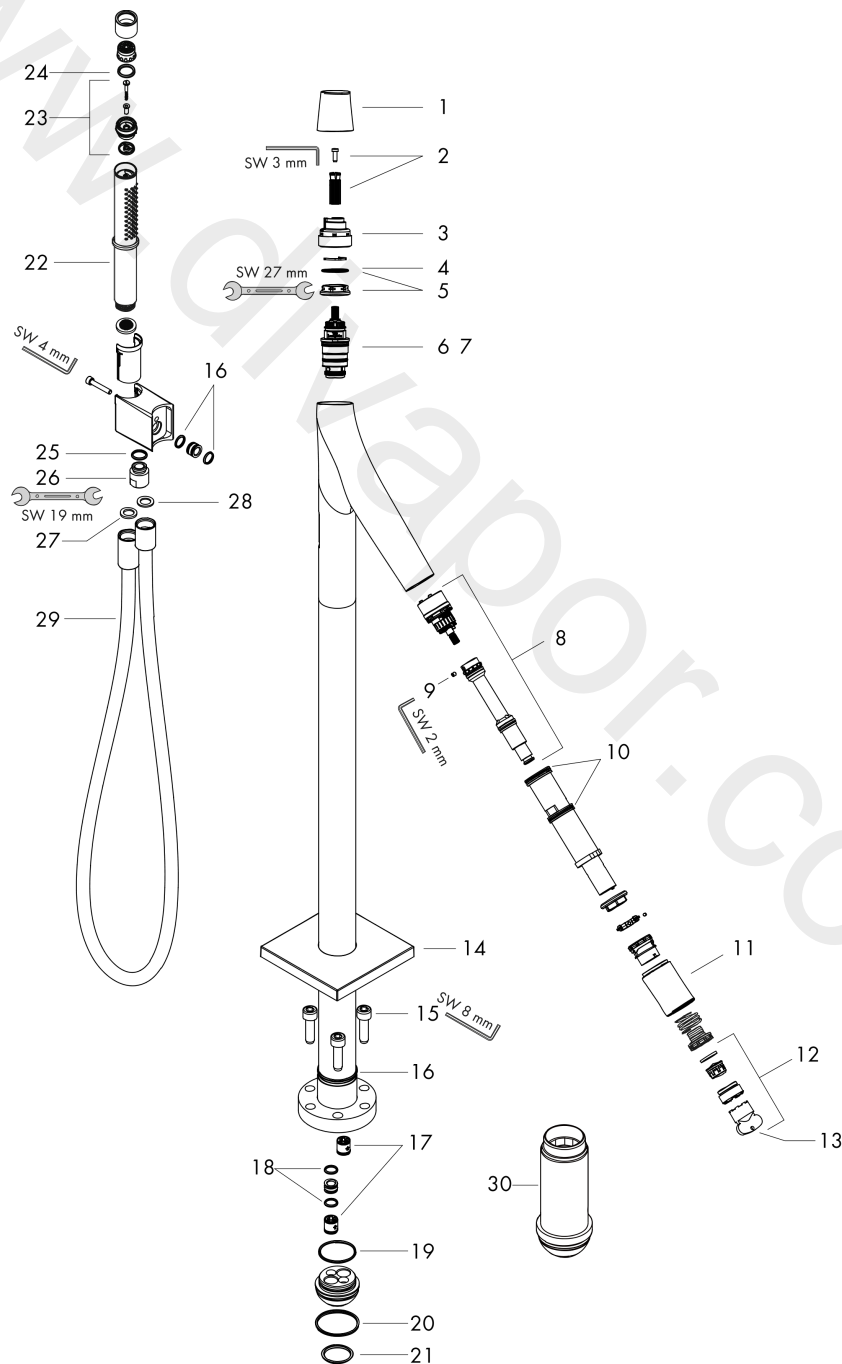

AXOR Starck Organic
Bath thermostat floor-standing
Finish: **Chrome** Article Number: **12016000**

Exploded Drawing

Year of production: >10/13

AXOR Starck Organic
Bath thermostat floor-standing
Finish: **Chrome** Article Number: **12016000**

Spare part list

Year of production: >10/13

Pos.		Article Number	Price	PU
1	handle for thermostat	98334000	£ 137,00	1
2	handle fixing set	95843000	£ 9,00	1
3	safety set	95839000	£ 20,50	1
4	O-ring 26x1,5	98390000	£ 3,30	1
5	nut	98913000	£ 20,50	1
6	thermostat cartridge	98282000	£ 110,00	1
7	cartridge for exchanged connections	92373000	£ 275,00	1
8	shut off unit with selector	92220000	£ 137,00	1
9	hollow set screw M4x5	92846000	£ 13,30	1
10	O-ring 28x2,5	98209000	£ 3,30	1
11	spout cpl.	92133000	£ 173,00	1
12	aerator M24x1 (30 l/min)	92132000	£ 79,00	1
13	special tool	95290000	£ 9,00	1
14	escutcheon	92134000	£ 96,00	1
15	hexagon socket screw M10x35	97670000	£ 16,10	1
16	O-ring 41x2	98212000	£ 3,30	1
17	set of non return valves DW 15	94074000	£ 16,10	1
18	O-ring 11x2	98127000	£ 3,30	1
19	O-Ring 36x2,5	98190000	£ 3,30	1
20	O-ring 44x2,5	98162000	£ 3,30	1
21	O-ring 29x3	98371000	£ 6,10	1
22	handshower	95390000	£ 275,00	1
23	selector assy	95511000	£ 13,30	1
24	O-Ring 14x2,5	98189000	£ 3,30	1
25	O-ring 14x2	98129000	£ 3,30	1
26	connecting thread	95392000	£ 20,50	1
27	filter packing	94246000	£ 3,30	1
28	seal	98058000	£ 3,30	1
29	shower hose 1,25 m	28282000	£ 67,00	1
30	extension set 60 mm	92135000	£ 173,00	1
a	flow-restrictor-set	92019000	£ 6,10	1
b	concealed item	10452180	£ 575,00	1
c	sealing foil	96441000	£ 173,00	1