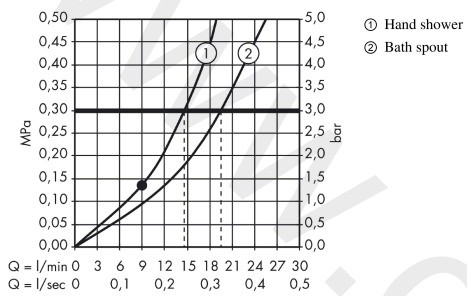

AXOR Starck Organic
Bath thermostat floor-standing
 Finish: **Chrome** Article Number: **12016000**

product features

- consists of: bath thermostat floor standing, baton hand shower, shower hose, shower holder
- projection 175 mm
- 2 functions
- spray type mixer: normal spray
- spray type hand shower: Rain, Mono
- maximum flow rate at 3 bar: 20 l/min
- flow rate for bath spout at 3 bar: 20 l/min
- flow rate of hand shower at 3 bar: 15 l/min
- thermostat cartridge, shut-off/ diverter valve
- safety stop at 40 °C
- temperature limitation adjustable
- non-return valve
- connection type: basic set
- connection dimension: DN15
- deck mounted
- dirt filter included

Article Details

Price excl. VAT 2.208,33 £

Technology

Product image

Scale drawing

AXOR Starck Organic
Bath thermostat floor-standing
 Finish: **Chrome** Article Number: **12016000**

Flowchart

AXOR Starck Organic
Bath thermostat floor-standing
Finish: **Chrome** Article Number: **12016000**